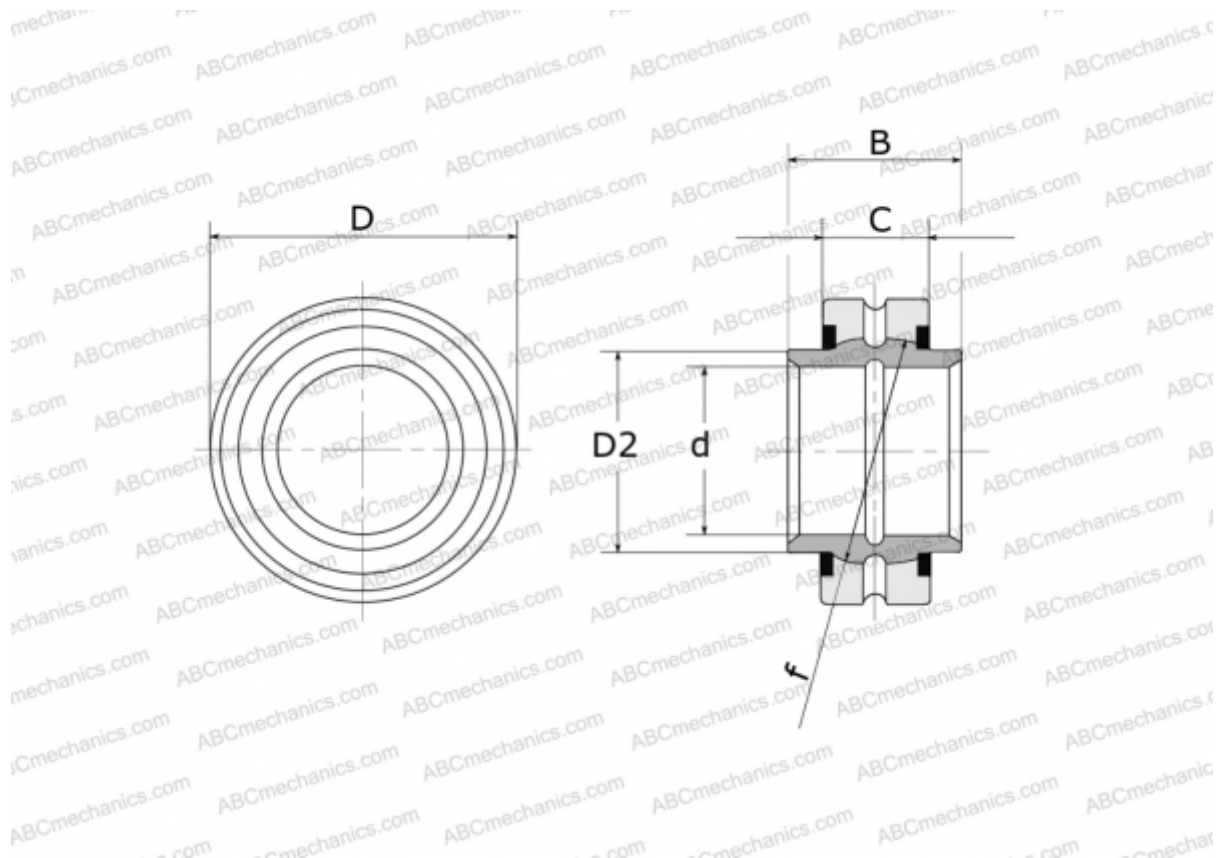

GE 40 HO-2RS FLURO

Spherical plain bearings

TYPE: Plain bearings, Spherical plain bearings and rod ends, Radial spherical plain bearings, Requiring maintenance, Series GE...HO-2RS (FLURO), contact seals on both side

Technical specification

DIMENSIONS, MM

d	40,000
D	62,000
D2	45,000
B	38,000
f	53,000
C	22,000

MANUFACTURER [FLURO](#)