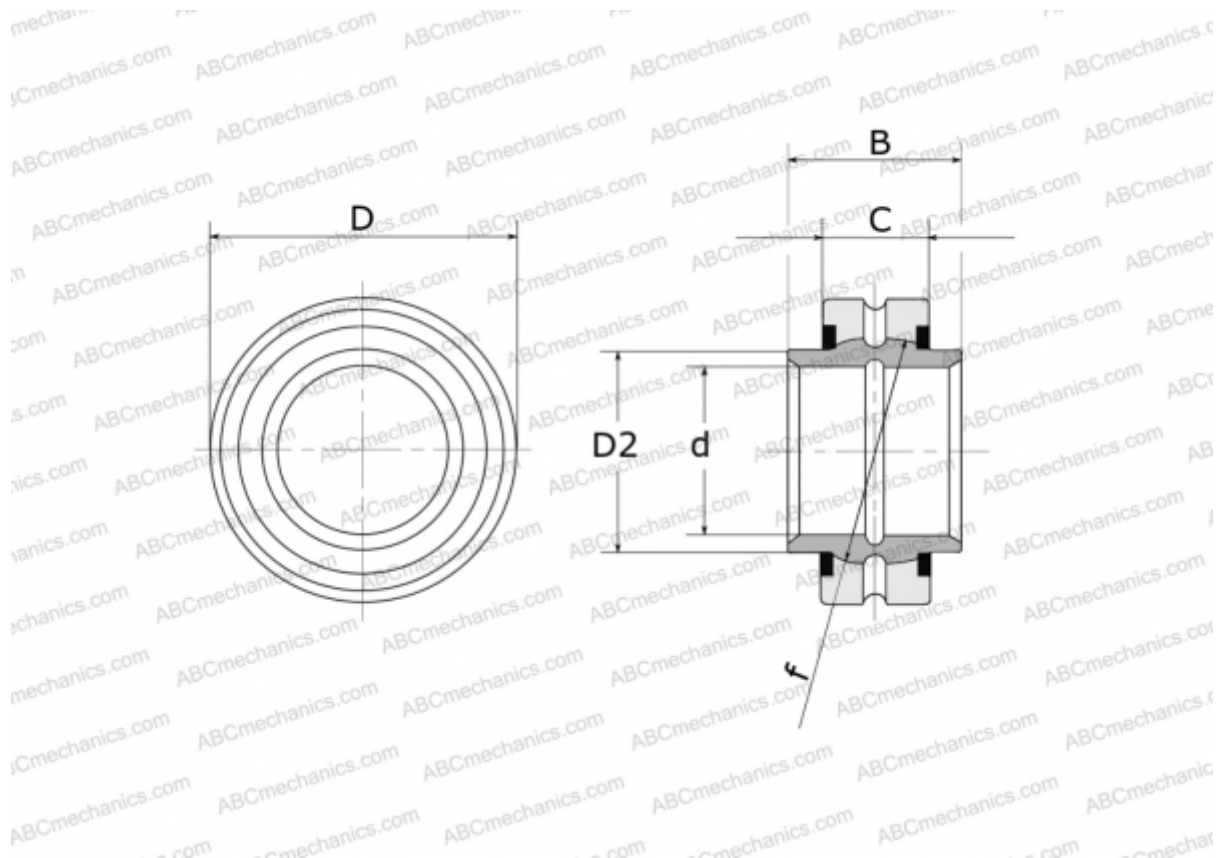

## GE 45 HO-2RS FLURO

Spherical plain bearings

TYPE: Plain bearings, Spherical plain bearings and rod ends, Radial spherical plain bearings, Requiring maintenance, Series GE...HO-2RS (FLURO), contact seals on both side

### Technical specification

#### DIMENSIONS, MM

d	45,000
D	68,000
D2	51,500
B	40,000
f	60,000
C	25,000

**MANUFACTURER** [FLURO](#)