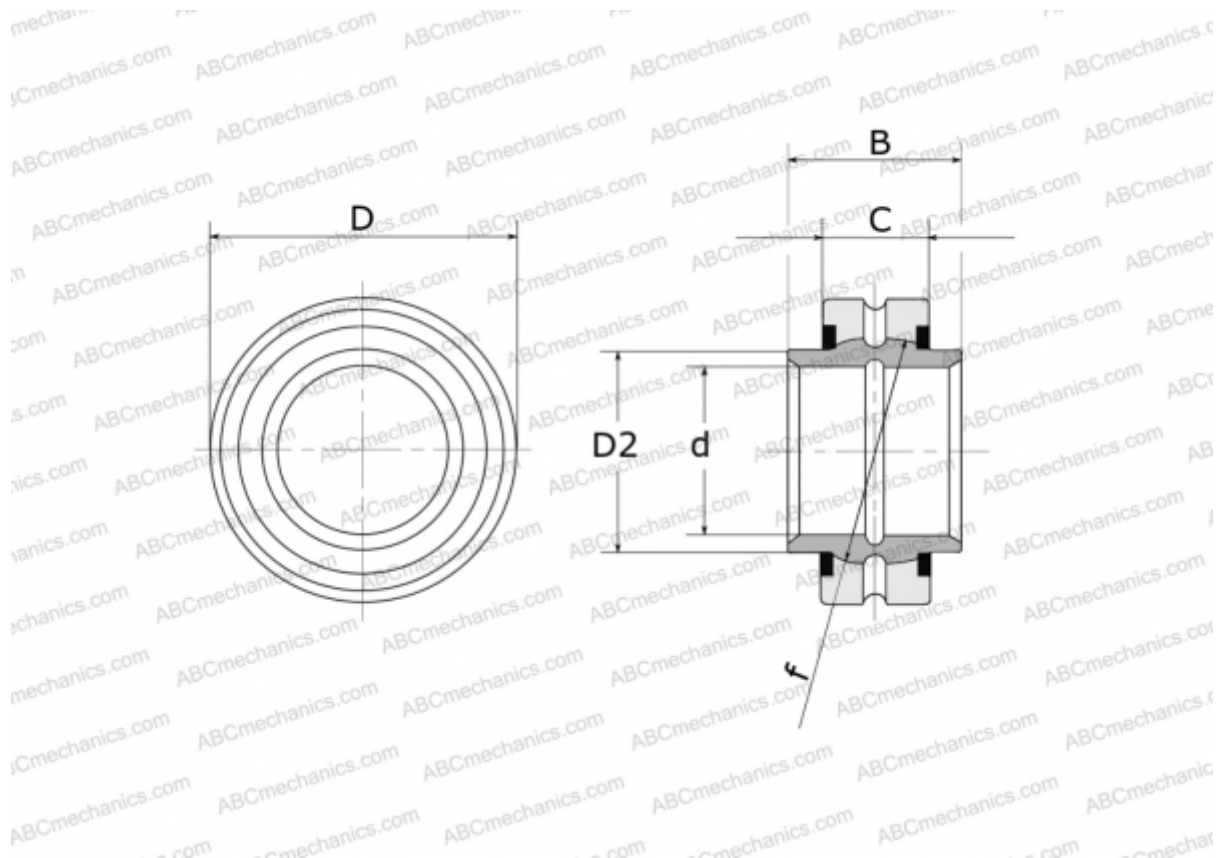

## GE 50 HO-2RS FLURO

Spherical plain bearings

TYPE: Plain bearings, Spherical plain bearings and rod ends, Radial spherical plain bearings, Requiring maintenance, Series GE..-HO-2RS (FLURO), contact seals on both side

### Technical specification

#### DIMENSIONS, MM

d	50,000
D	75,000
D2	56,500
B	43,000
f	66,000
C	28,000

**MANUFACTURER** [FLURO](#)