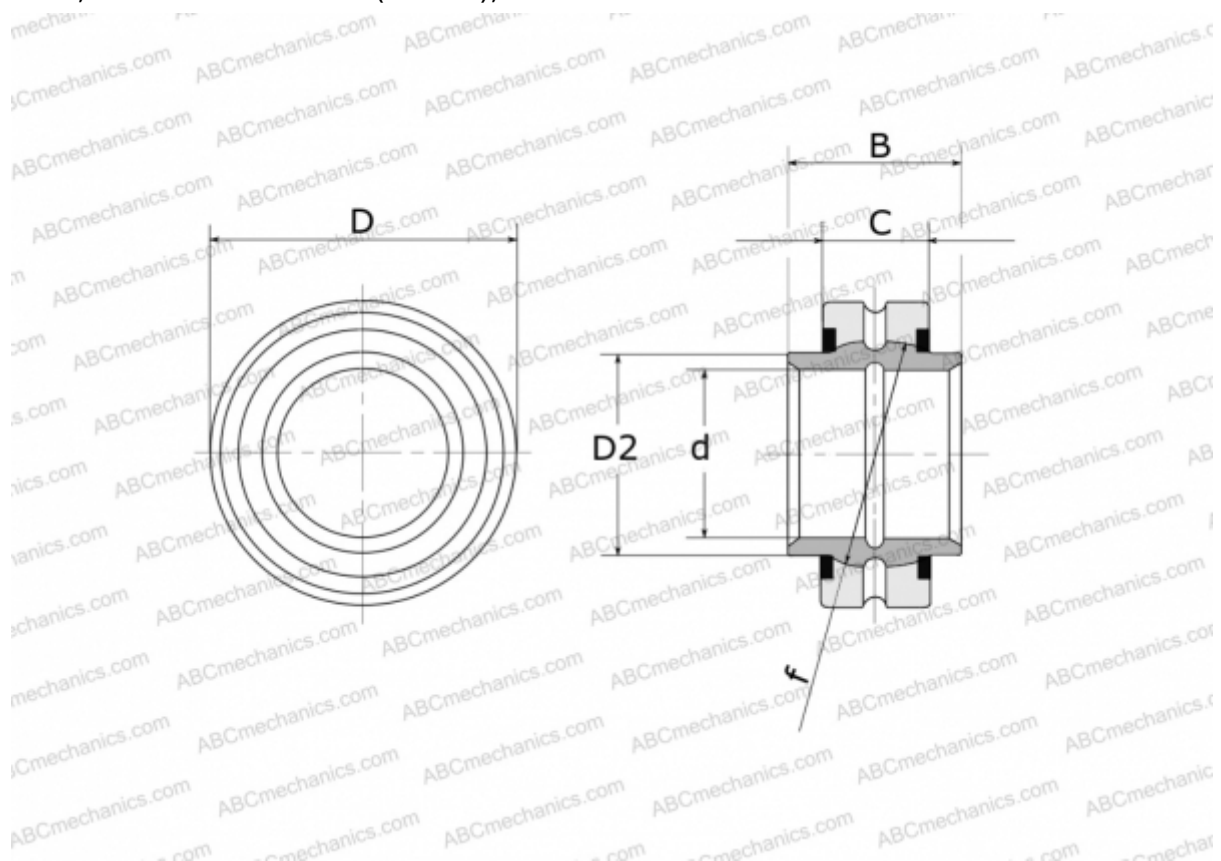

GE 60 HO-2RS FLURO

Spherical plain bearings

TYPE: Plain bearings, Spherical plain bearings and rod ends, Radial spherical plain bearings, Requiring maintenance, Series GE...HO-2RS (FLURO), contact seals on both side

Technical specification

DIMENSIONS, MM

d	60,000
D	90,000
D2	67,700
B	54,000
f	80,000
C	36,000

MANUFACTURER [FLURO](#)