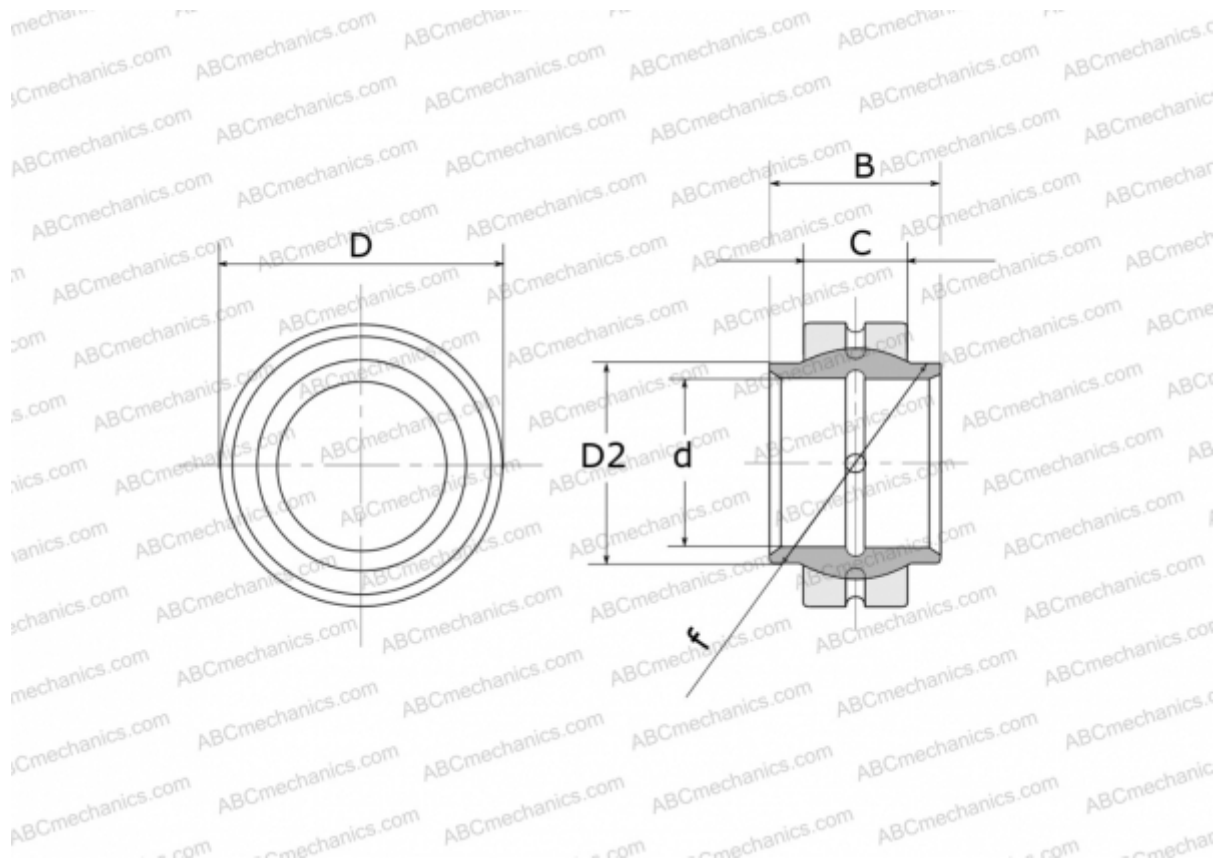

## GE 25 LO FLURO

Spherical plain bearings

TYPE: Plain bearings, Spherical plain bearings and rod ends, Radial spherical plain bearings, Requiring maintenance, Series GE...LO (FLURO)

### Technical specification

#### DIMENSIONS, MM

d	25,000
D	42,000
D2	30,500
B	25,000
f	35,500
C	16,000

**WEIGHT, KG** 0,124

**MANUFACTURER** [FLURO](#)