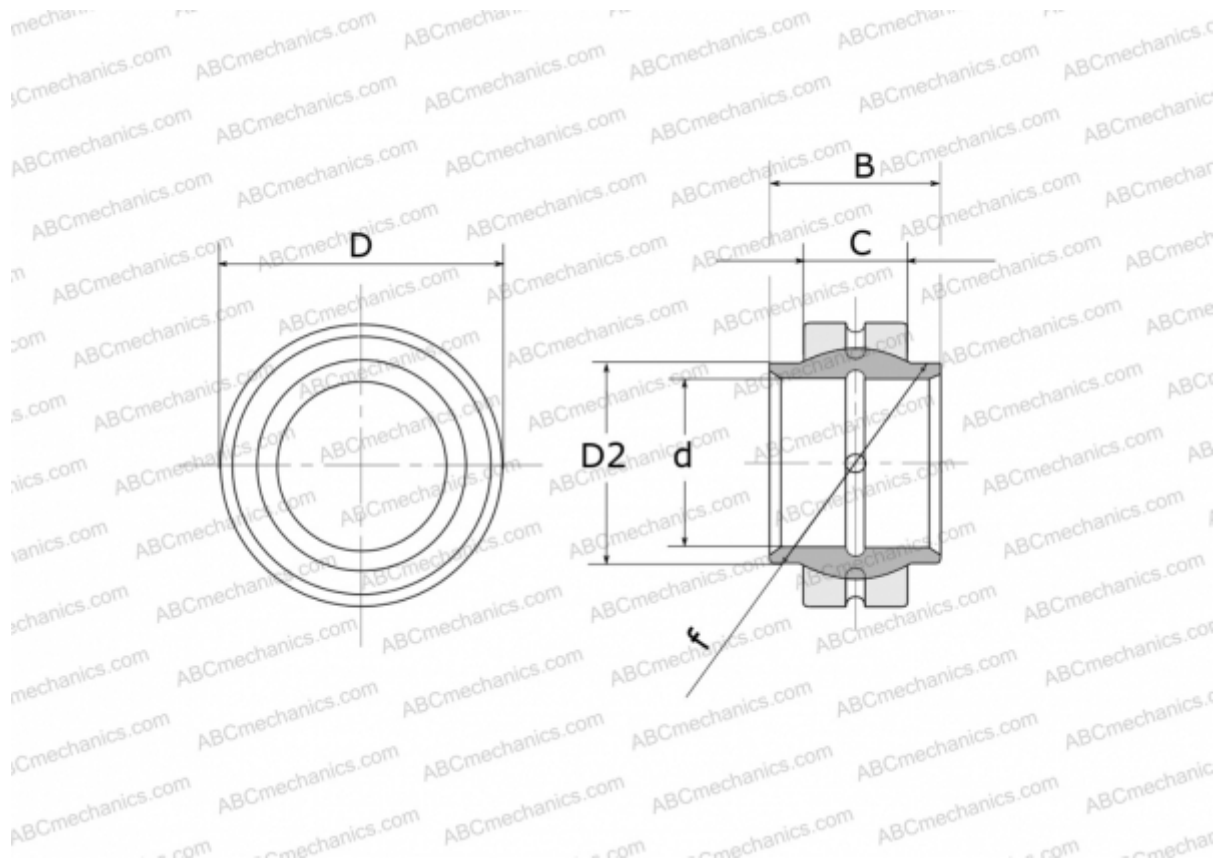

GE 30 LO FLURO

Spherical plain bearings

TYPE: Plain bearings, Spherical plain bearings and rod ends, Radial spherical plain bearings, Requiring maintenance, Series GE...LO (FLURO)

Technical specification

DIMENSIONS, MM

| | |
|----|--------|
| d | 30,000 |
| D | 47,000 |
| D2 | 34,000 |
| B | 30,000 |
| f | 40,700 |
| C | 18,000 |

WEIGHT, KG 0,159

MANUFACTURER [FLURO](#)