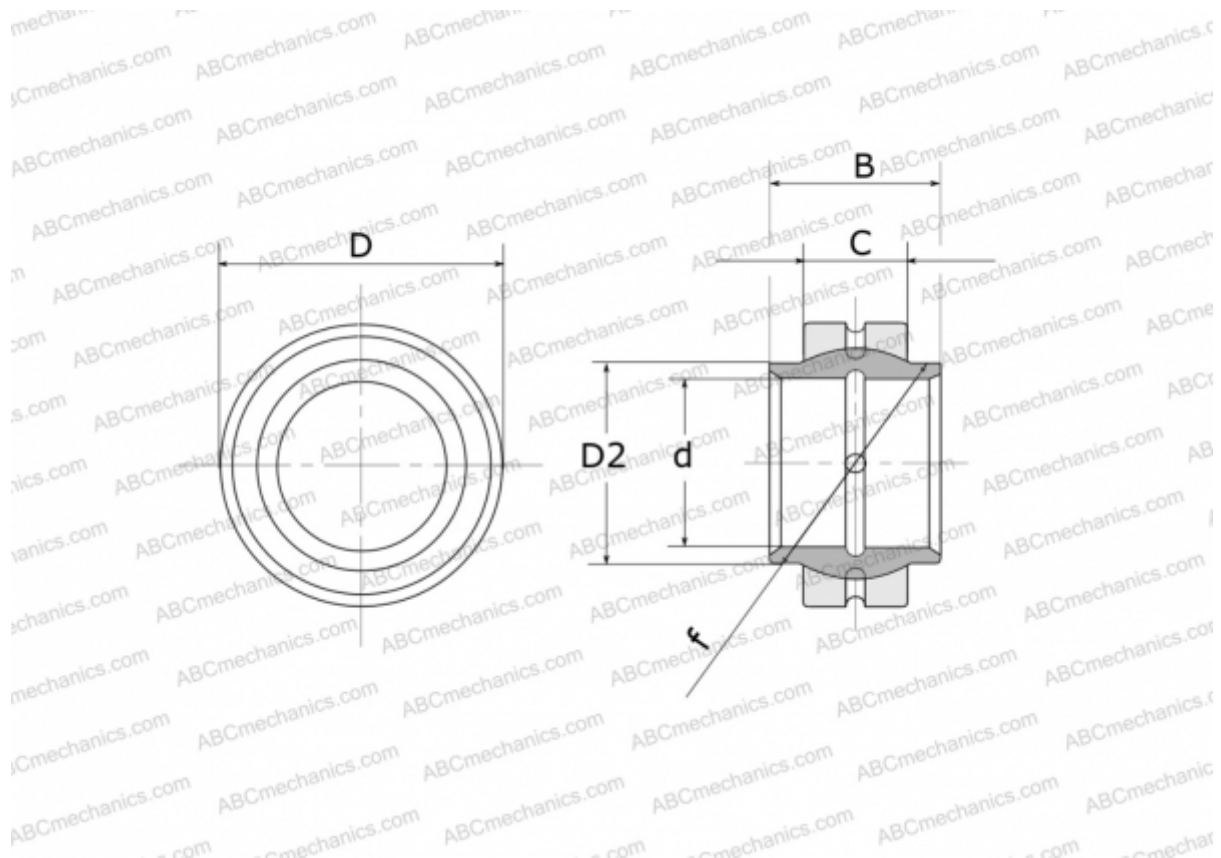

## GE 35 LO FLURO

Spherical plain bearings

TYPE: Plain bearings, Spherical plain bearings and rod ends, Radial spherical plain bearings, Requiring maintenance, Series GE...LO (FLURO)

### Technical specification

#### DIMENSIONS, MM

d	35,000
D	55,000
D2	40,000
B	35,000
f	47,000
C	20,000

**WEIGHT, KG** 0,248

**MANUFACTURER** [FLURO](#)