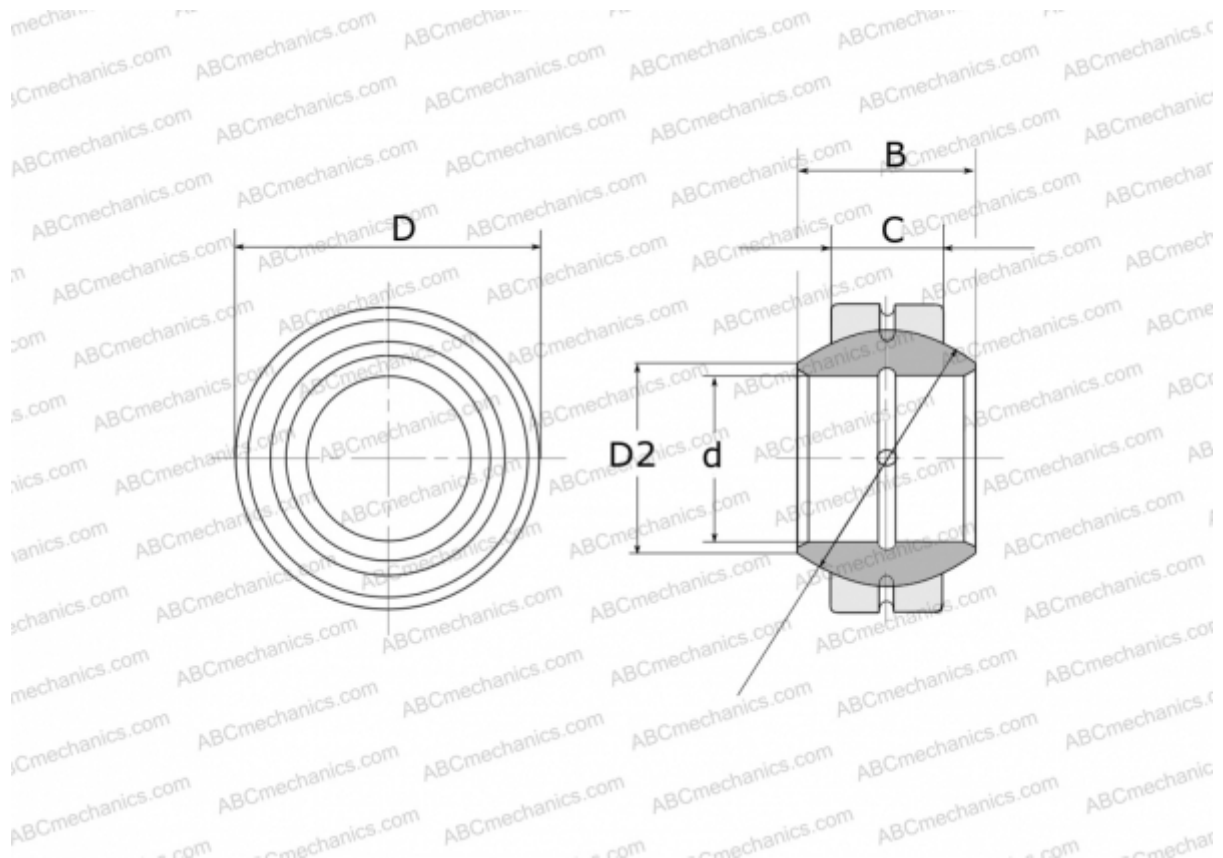

GE 4 FO FLURO

Spherical plain bearings

TYPE: Plain bearings, Spherical plain bearings and rod ends, Radial spherical plain bearings, Requiring maintenance, Series GE...FO (FLURO)

Technical specification

DIMENSIONS, MM

d	4,000
D	14,000
D2	7,100
B	7,000
f	10,000
C	4,000

WEIGHT, KG 0,005

MANUFACTURER [FLURO](#)