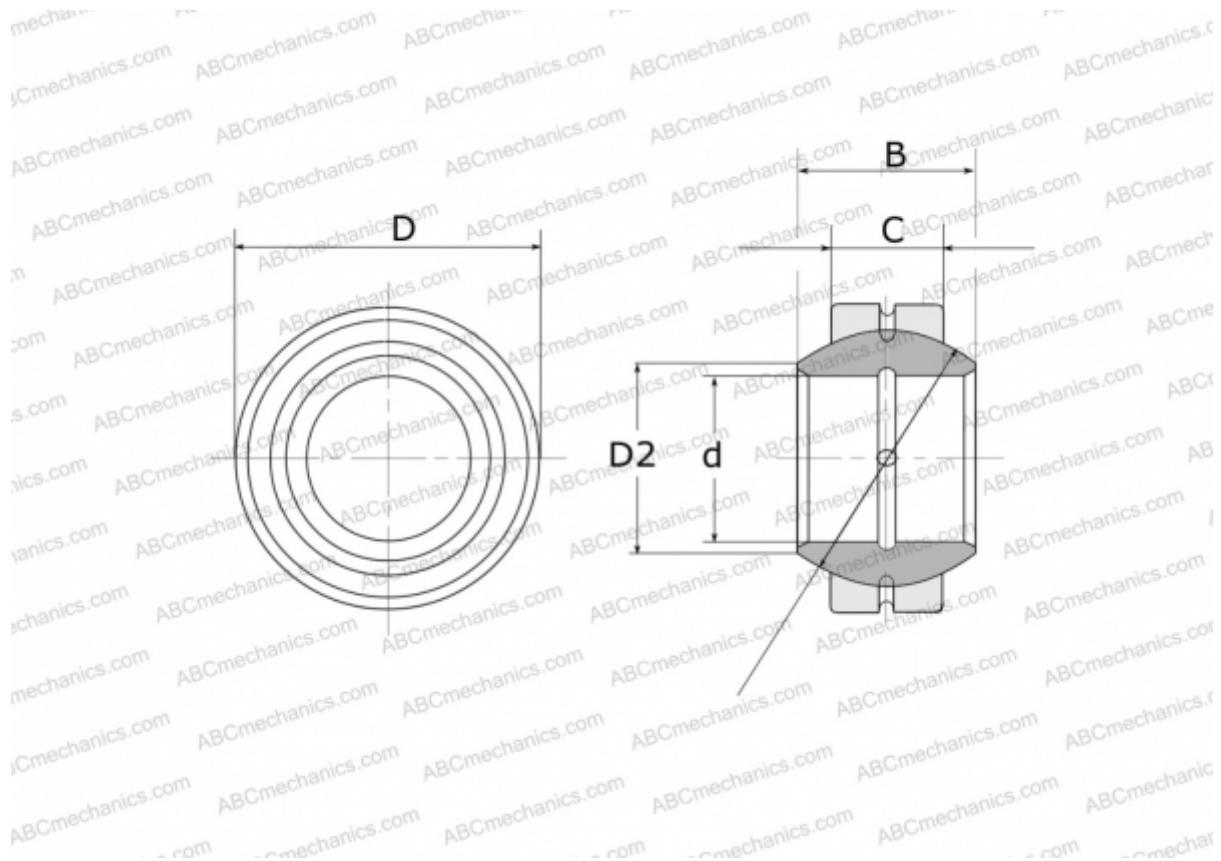

GE 5 FO FLURO

Spherical plain bearings

TYPE: Plain bearings, Spherical plain bearings and rod ends, Radial spherical plain bearings, Requiring maintenance, Series GE...FO (FLURO)

Technical specification

DIMENSIONS, MM

d	5,000
D	16,000
D2	9,300
B	9,000
f	13,000
C	5,000

WEIGHT, KG 0,008

MANUFACTURER [FLURO](#)