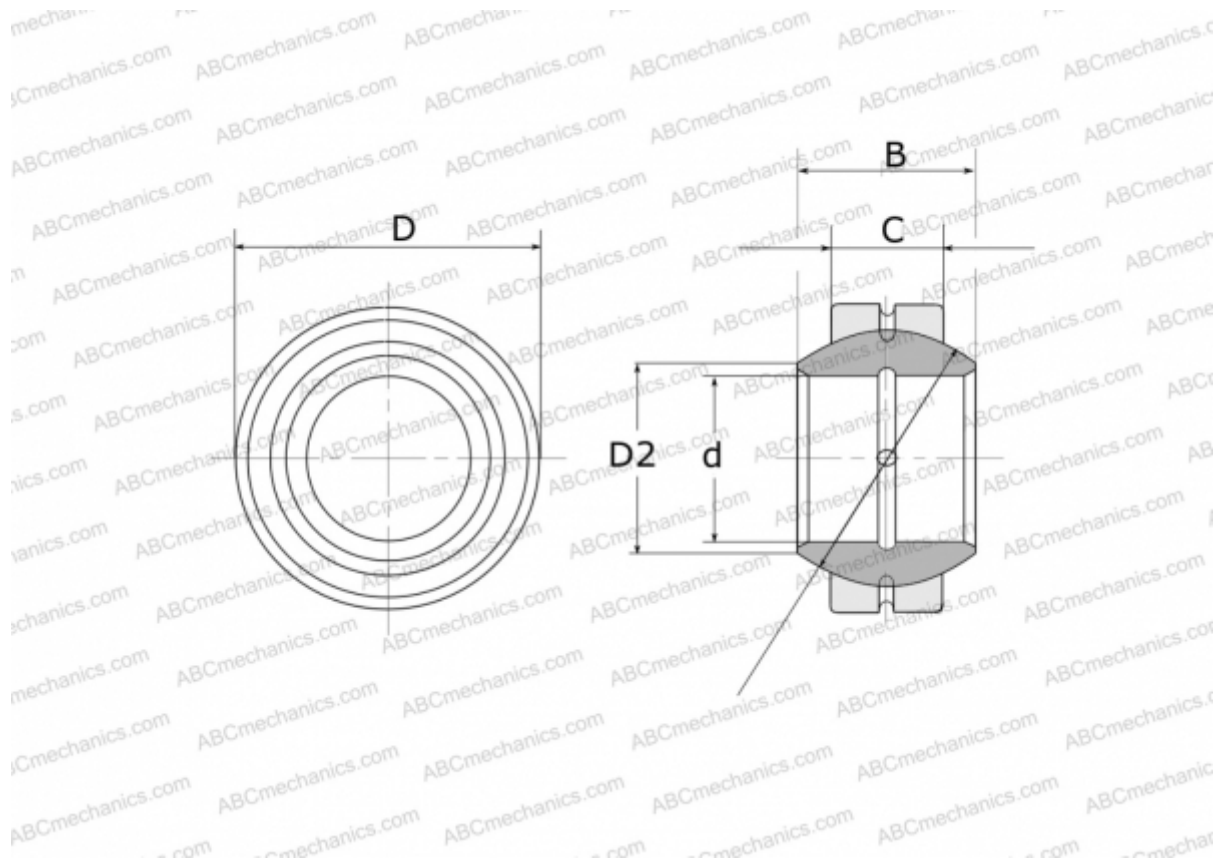

## GE 8 FO FLURO

Spherical plain bearings

TYPE: Plain bearings, Spherical plain bearings and rod ends, Radial spherical plain bearings, Requiring maintenance, Series GE...FO (FLURO)

### Technical specification

#### DIMENSIONS, MM

d	8,000
D	19,000
D2	11,600
B	11,000
f	16,000
C	6,000

**WEIGHT, KG** 0,014

**MANUFACTURER** [FLURO](#)