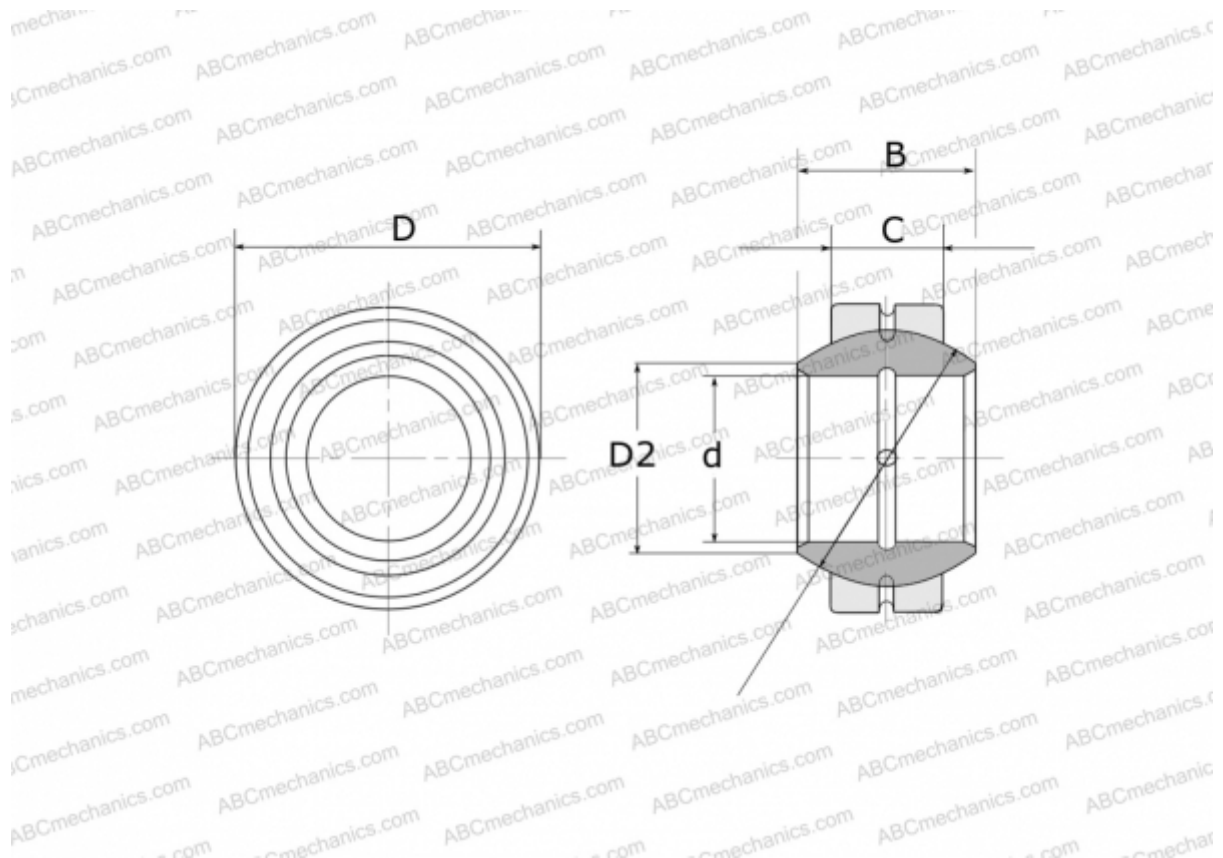

## GE 12 FO FLURO

Spherical plain bearings

TYPE: Plain bearings, Spherical plain bearings and rod ends, Radial spherical plain bearings, Requiring maintenance, Series GE...FO (FLURO)

### Technical specification

#### DIMENSIONS, MM

d	12,000
D	26,000
D2	16,000
B	15,000
f	22,000
C	9,000

**WEIGHT, KG** 0,036

**MANUFACTURER** [FLURO](#)