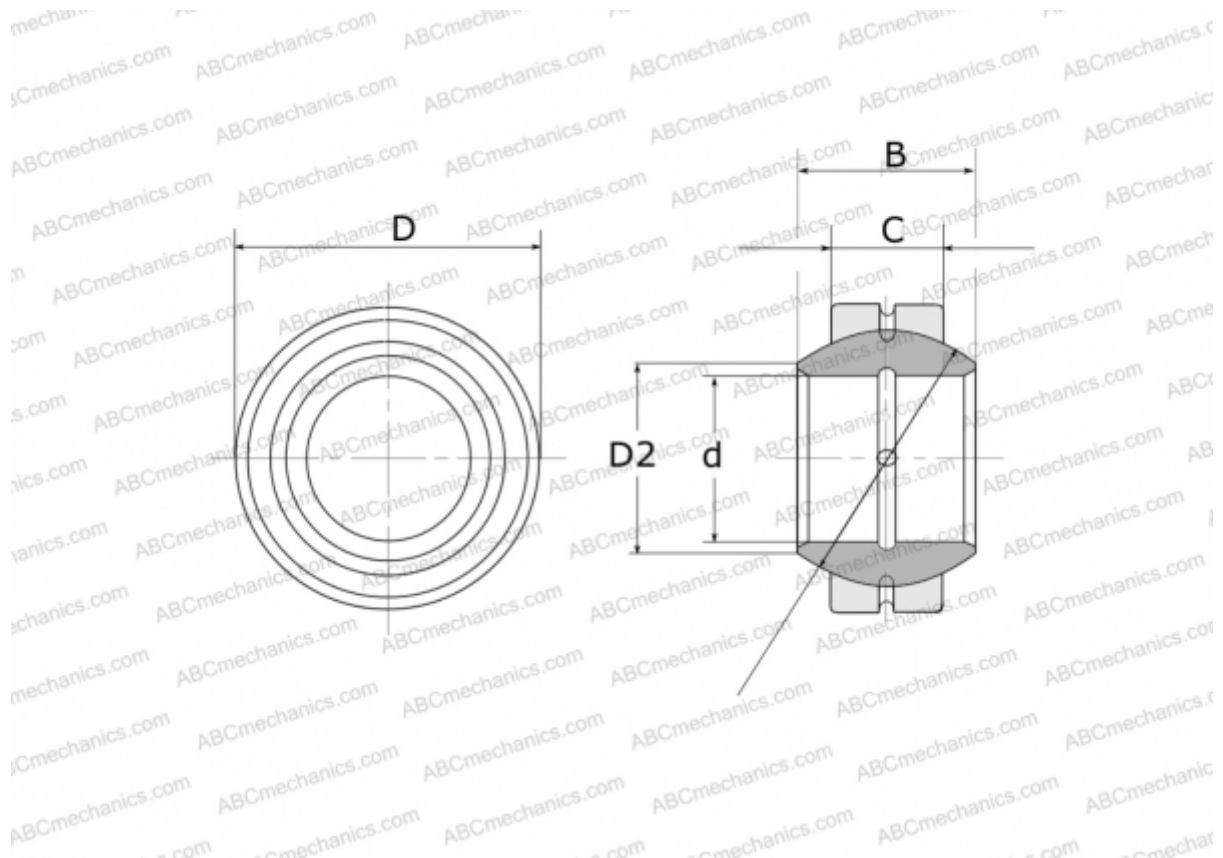

GE 15 FO FLURO

Spherical plain bearings

TYPE: Plain bearings, Spherical plain bearings and rod ends, Radial spherical plain bearings, Requiring maintenance, Series GE...FO (FLURO)

Technical specification

DIMENSIONS, MM

d	15,000
D	30,000
D2	19,200
B	16,000
f	25,000
C	10,000

WEIGHT, KG 0,048

MANUFACTURER [FLURO](#)