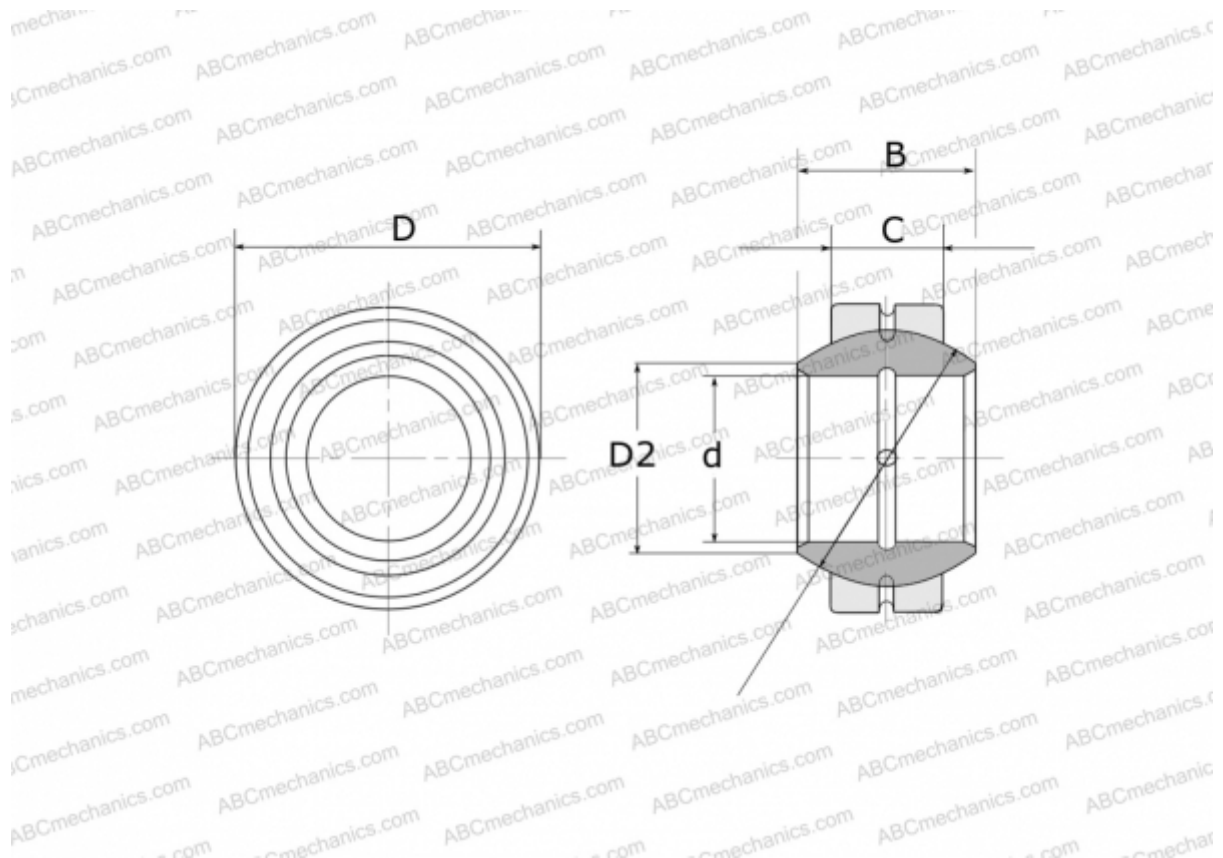

GE 17 FO FLURO

Spherical plain bearings

TYPE: Plain bearings, Spherical plain bearings and rod ends, Radial spherical plain bearings, Requiring maintenance, Series GE...FO (FLURO)

Technical specification

DIMENSIONS, MM

d	17,000
D	35,000
D2	21,000
B	20,000
f	29,000
C	12,000

WEIGHT, KG 0,080

MANUFACTURER [FLURO](#)