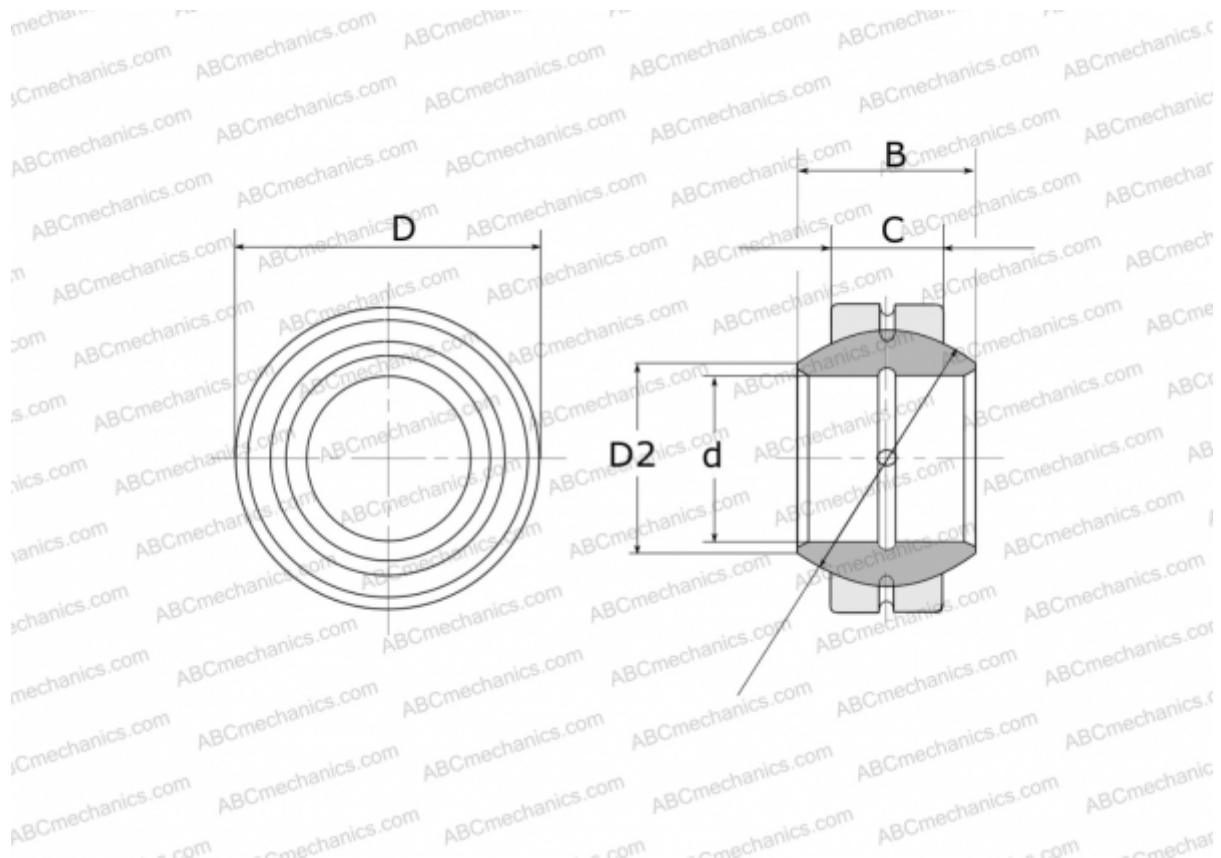

GE 20 FO FLURO

Spherical plain bearings

TYPE: Plain bearings, Spherical plain bearings and rod ends, Radial spherical plain bearings, Requiring maintenance, Series GE...FO (FLURO)

Technical specification

DIMENSIONS, MM

d	20,000
D	42,000
D2	25,200
B	25,000
f	35,500
C	16,000

WEIGHT, KG 0,152

MANUFACTURER [FLURO](#)