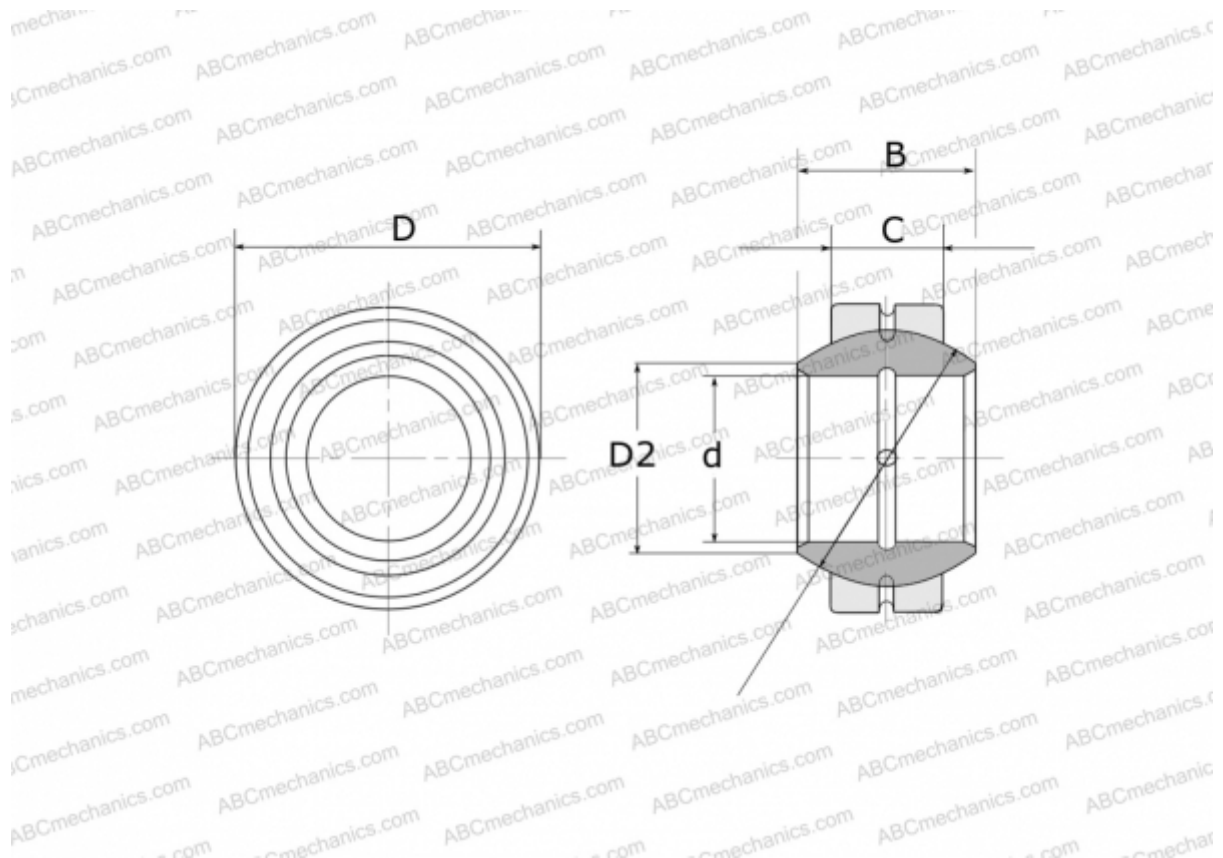

GE 25 FO FLURO

Spherical plain bearings

TYPE: Plain bearings, Spherical plain bearings and rod ends, Radial spherical plain bearings, Requiring maintenance, Series GE...FO (FLURO)

Technical specification

DIMENSIONS, MM

d	25,000
D	47,000
D2	29,500
B	28,000
f	40,700
C	18,000

WEIGHT, KG 0,199

MANUFACTURER [FLURO](#)