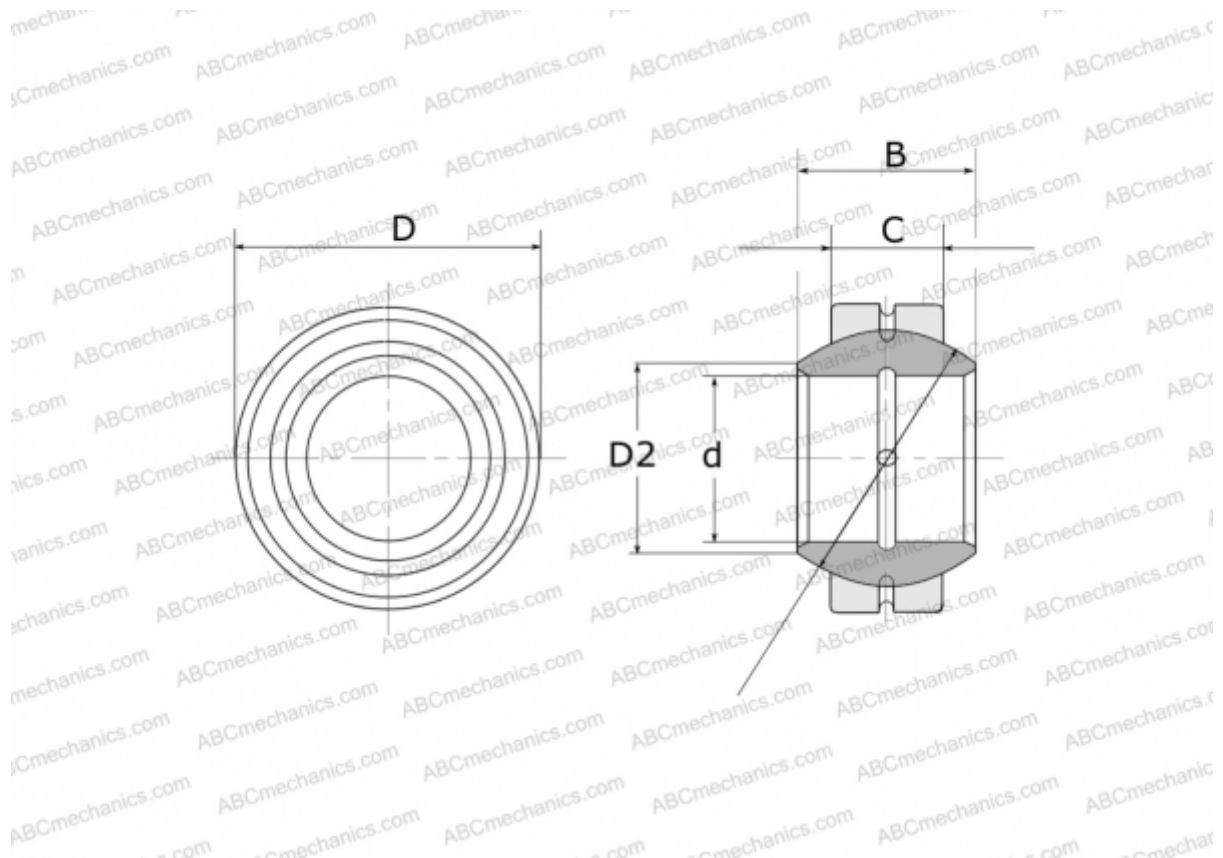

GE 30 FO FLURO

Spherical plain bearings

TYPE: Plain bearings, Spherical plain bearings and rod ends, Radial spherical plain bearings, Requiring maintenance, Series GE...FO (FLURO)

Technical specification

DIMENSIONS, MM

d	30,000
D	55,000
D2	34,400
B	32,000
f	47,000
C	20,000

WEIGHT, KG 0,296

MANUFACTURER [FLURO](#)