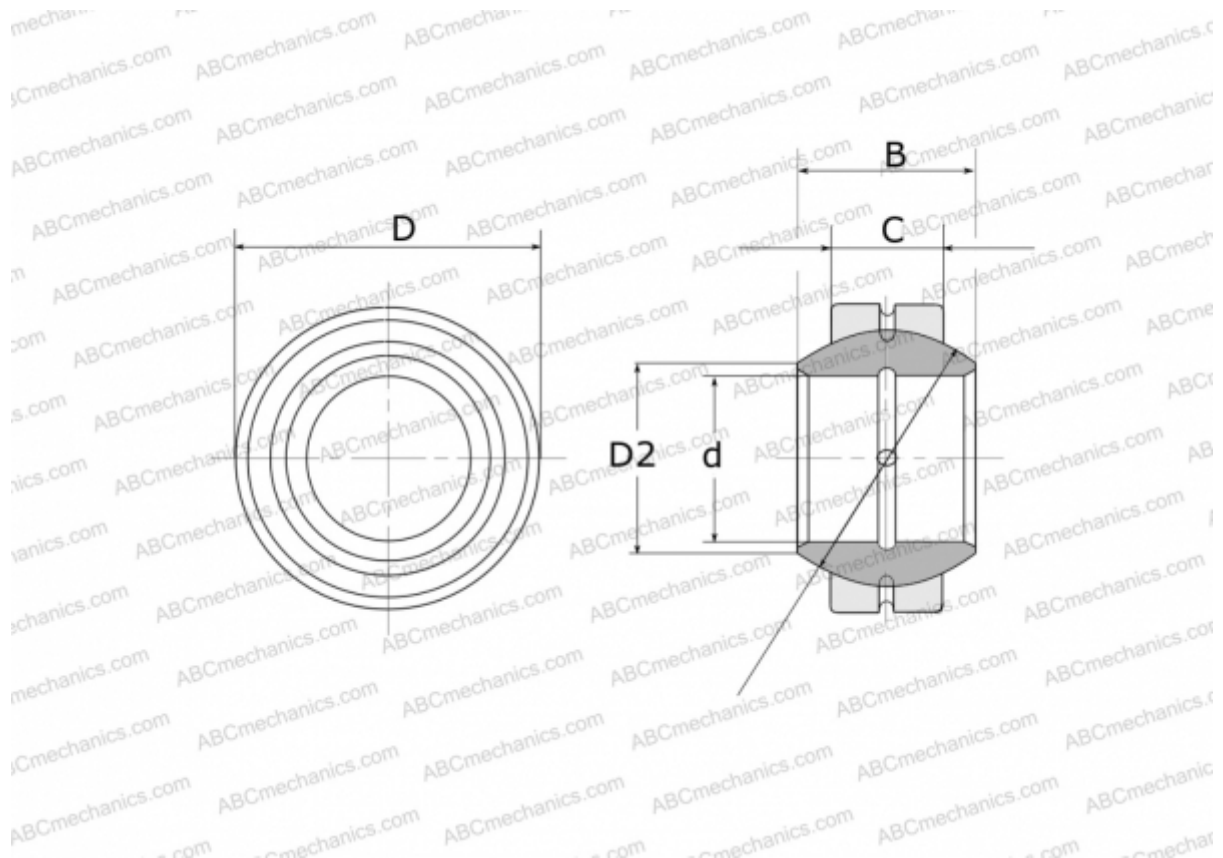

GE 35 FO FLURO

Spherical plain bearings

TYPE: Plain bearings, Spherical plain bearings and rod ends, Radial spherical plain bearings, Requiring maintenance, Series GE...FO (FLURO)

Technical specification

DIMENSIONS, MM

d	35,000
D	62,000
D2	39,700
B	35,000
f	53,000
C	22,000

WEIGHT, KG 0,402

MANUFACTURER [FLURO](#)