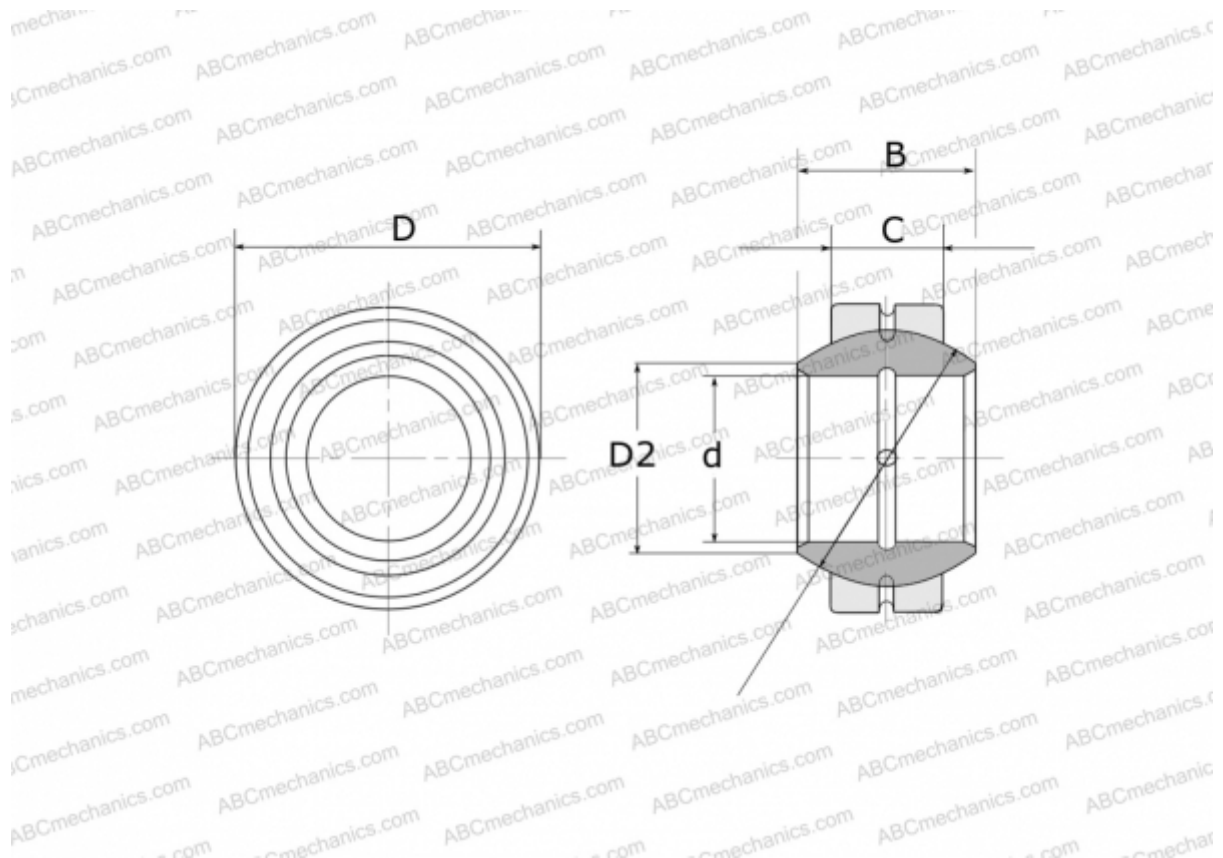

GE 45 FO FLURO

Spherical plain bearings

TYPE: Plain bearings, Spherical plain bearings and rod ends, Radial spherical plain bearings, Requiring maintenance, Series GE...FO (FLURO)

Technical specification

DIMENSIONS, MM

d	45,000
D	75,000
D2	50,000
B	43,000
f	66,000
C	28,000

WEIGHT, KG 0,698

MANUFACTURER [FLURO](#)