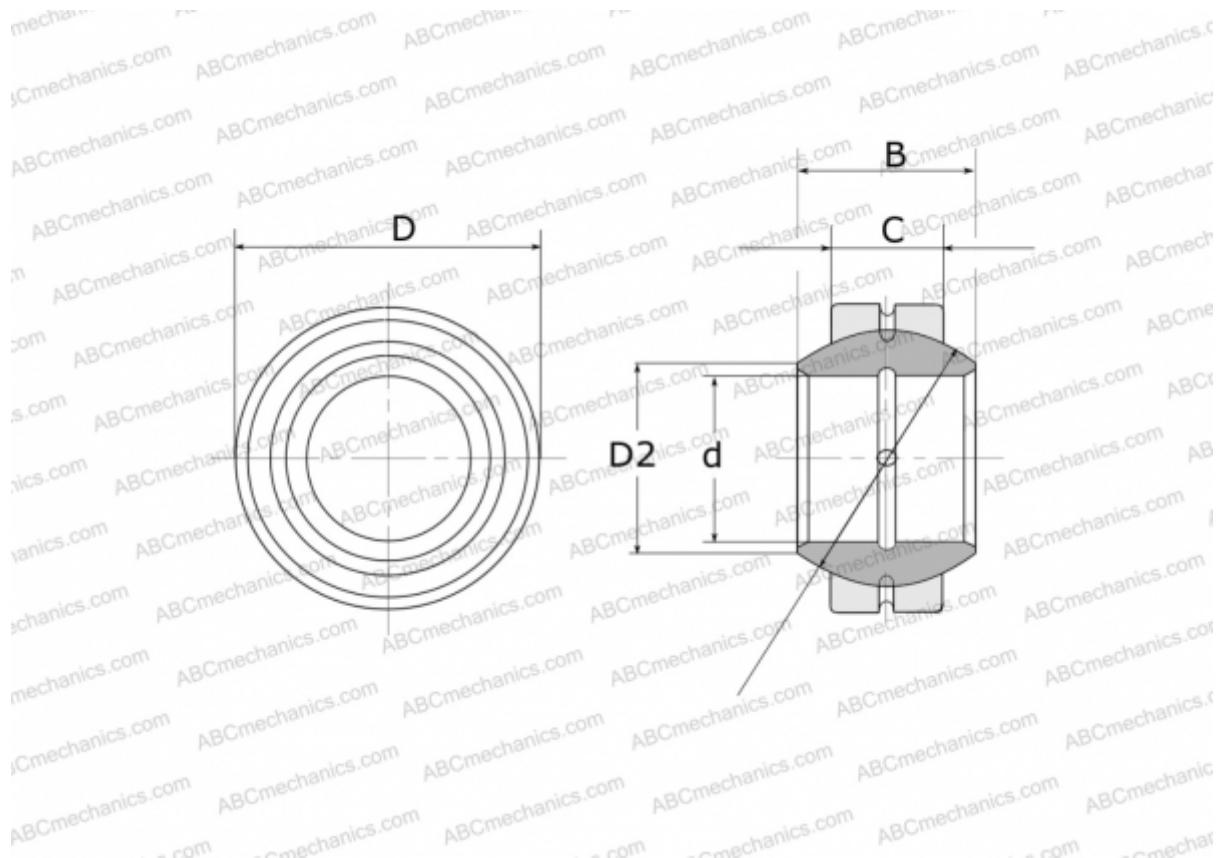

## GE 60 FO FLURO

Spherical plain bearings

TYPE: Plain bearings, Spherical plain bearings and rod ends, Radial spherical plain bearings, Requiring maintenance, Series GE...FO (FLURO)

### Technical specification

#### DIMENSIONS, MM

d	60,000
D	105,000
D2	67,000
B	63,000
f	92,000
C	40,000

**WEIGHT, KG** 2,090

**MANUFACTURER** [FLURO](#)