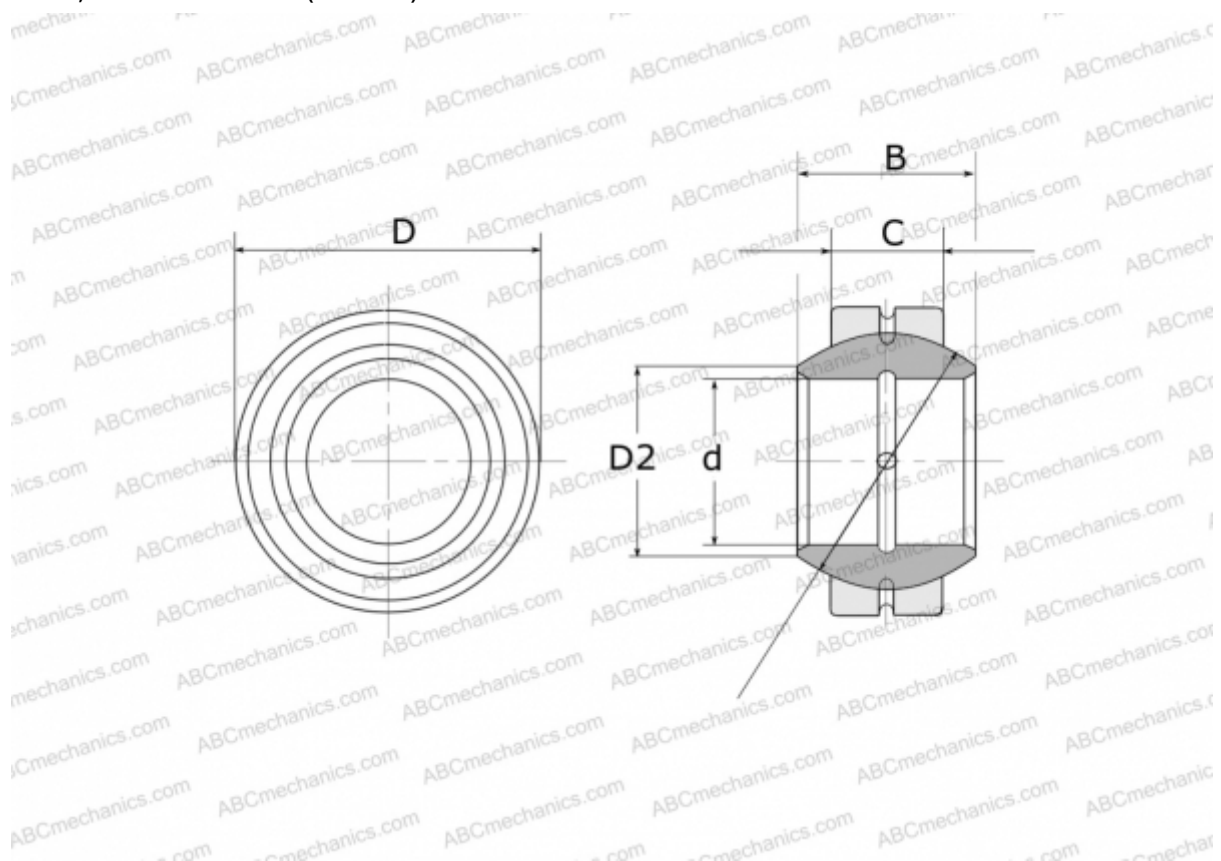

## GE 70 FO FLURO

Spherical plain bearings

TYPE: Plain bearings, Spherical plain bearings and rod ends, Radial spherical plain bearings, Requiring maintenance, Series GE...FO (FLURO)

### Technical specification

#### DIMENSIONS, MM

d	70,000
D	120,000
D2	78,200
B	70,000
f	105,000
C	45,000

**WEIGHT, KG** 3,010

**MANUFACTURER** [FLURO](#)