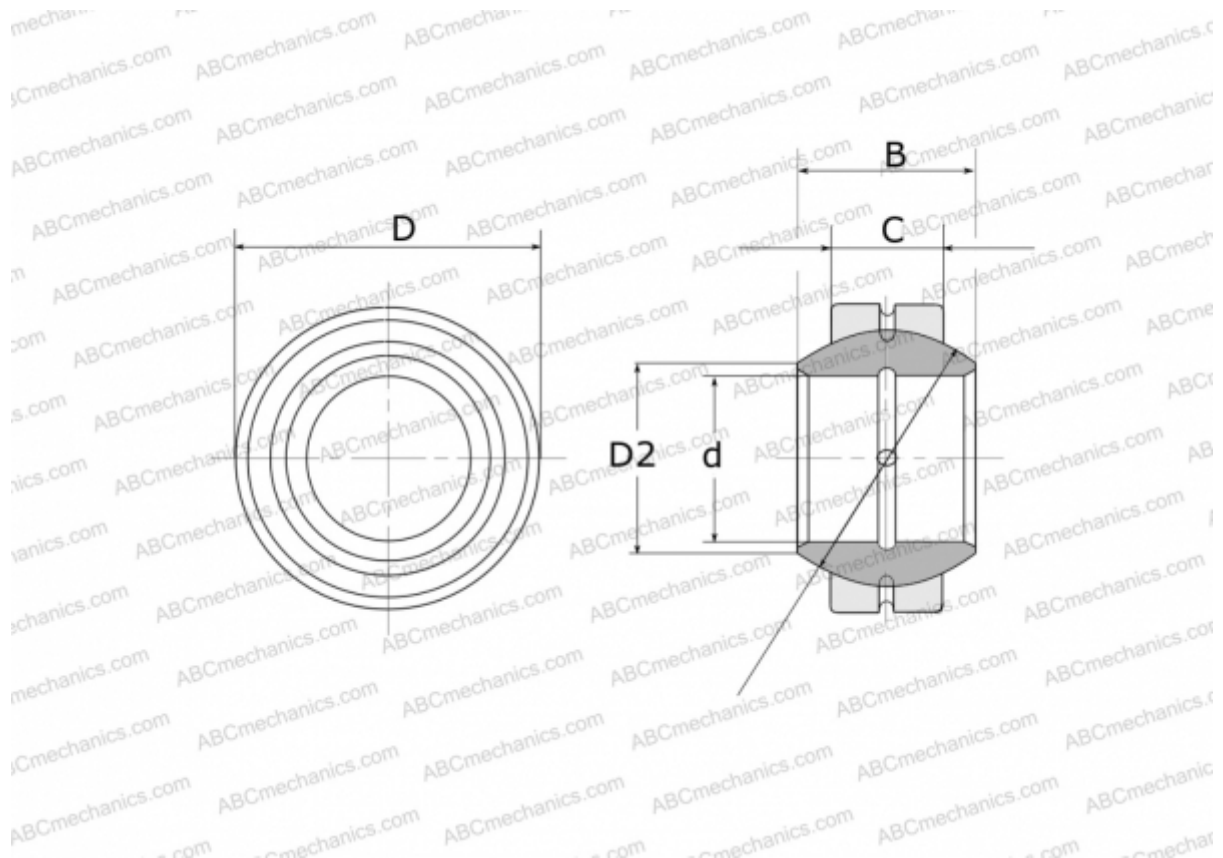

GE 90 FO FLURO

Spherical plain bearings

TYPE: Plain bearings, Spherical plain bearings and rod ends, Radial spherical plain bearings, Requiring maintenance, Series GE...FO (FLURO)

Technical specification

DIMENSIONS, MM

| | |
|----|---------|
| d | 90,000 |
| D | 150,000 |
| D2 | 98,300 |
| B | 85,000 |
| f | 130,000 |
| C | 55,000 |

WEIGHT, KG 5,500

MANUFACTURER [FLURO](#)