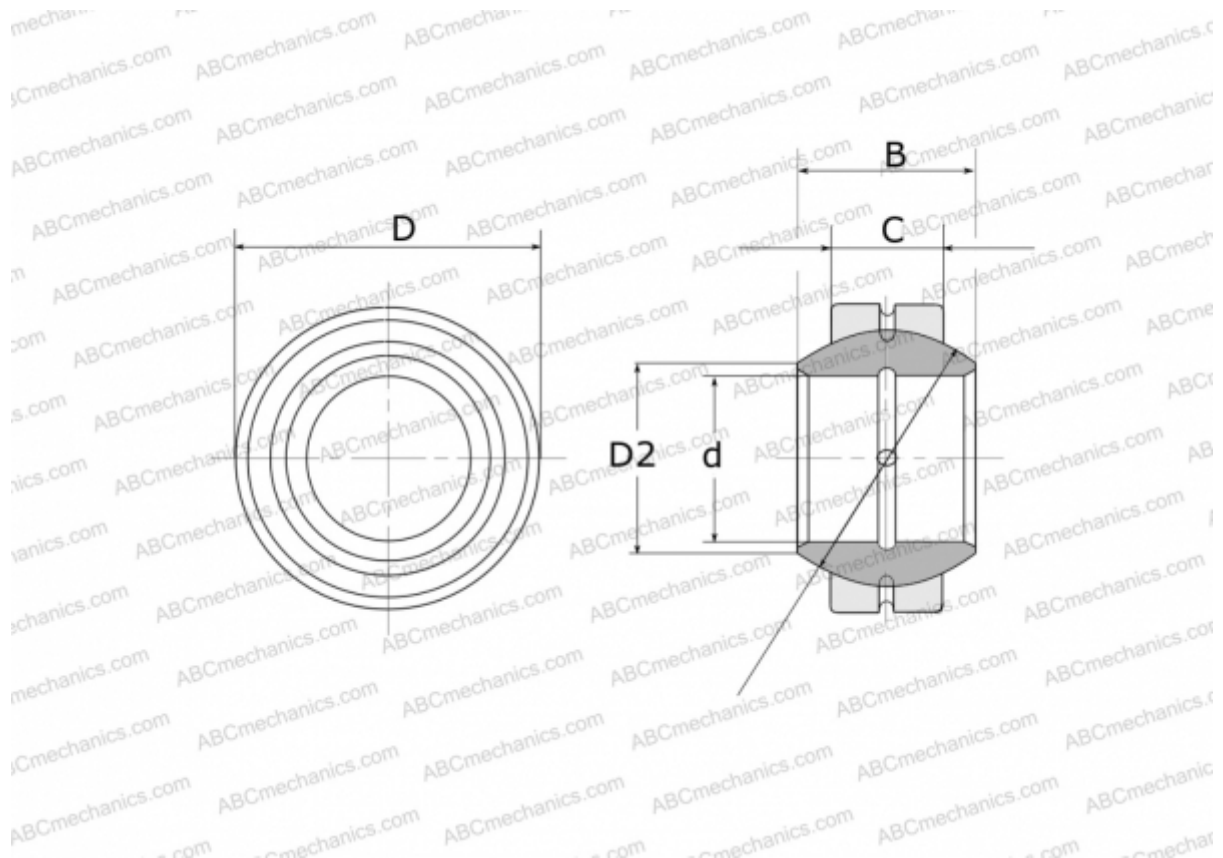

## GE 140 FO FLURO

Spherical plain bearings

TYPE: Plain bearings, Spherical plain bearings and rod ends, Radial spherical plain bearings, Requiring maintenance, Series GE...FO (FLURO)

### Technical specification

#### DIMENSIONS, MM

d	140,000
D	230,000
D2	151,900
B	130,000
f	200,000
C	80,000

**WEIGHT, KG** 18,900

**MANUFACTURER** [FLURO](#)