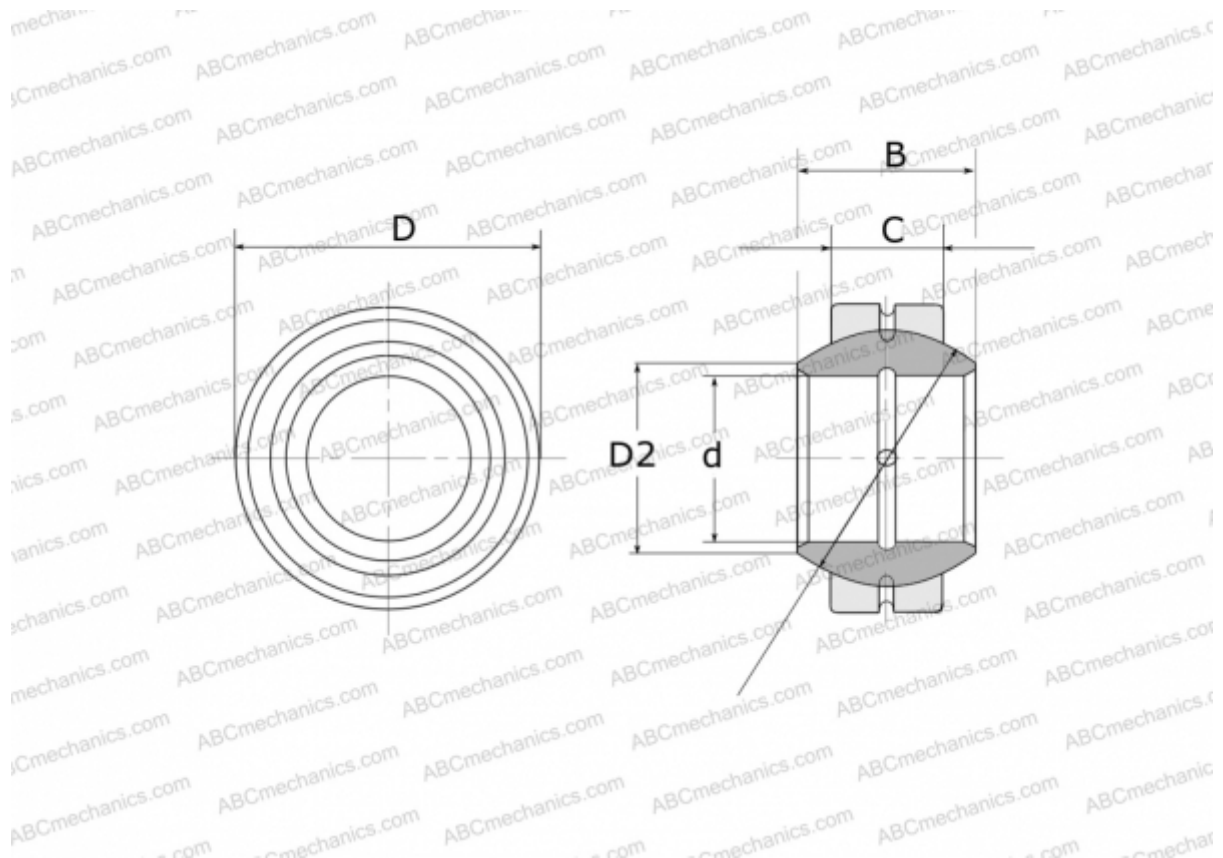

## GE 160 FO FLURO

Spherical plain bearings

TYPE: Plain bearings, Spherical plain bearings and rod ends, Radial spherical plain bearings, Requiring maintenance, Series GE...FO (FLURO)

### Technical specification

#### DIMENSIONS, MM

d	160,000
D	260,000
D2	180,000
B	135,000
f	225,000
C	80,000

**WEIGHT, KG** 24,800

**MANUFACTURER** [FLURO](#)