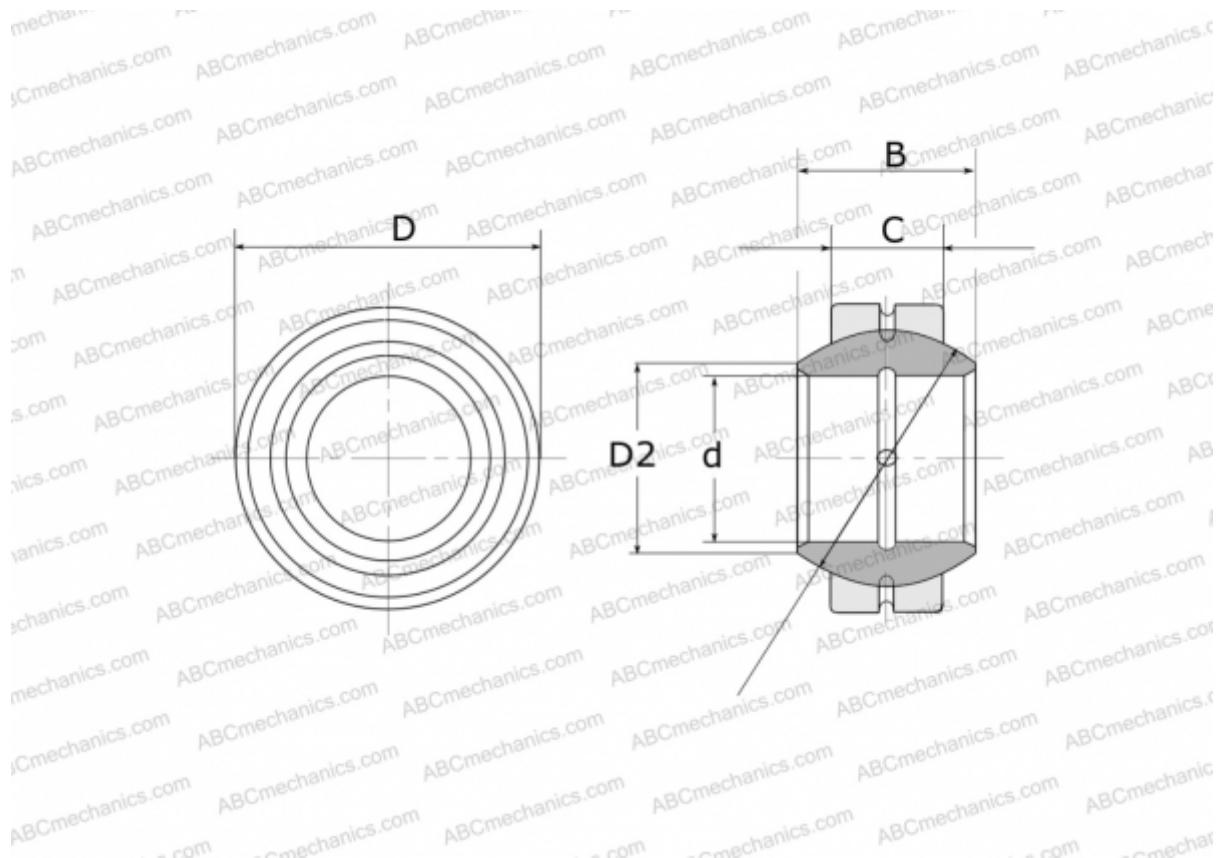

## GE 220 FO FLURO

Spherical plain bearings

TYPE: Plain bearings, Spherical plain bearings and rod ends, Radial spherical plain bearings, Requiring maintenance, Series GE...FO (FLURO)

### Technical specification

#### DIMENSIONS, MM

d	220,000
D	340,000
D2	243,600
B	175,000
f	300,000
C	100,000

**WEIGHT, KG** 50,900

**MANUFACTURER** [FLURO](#)