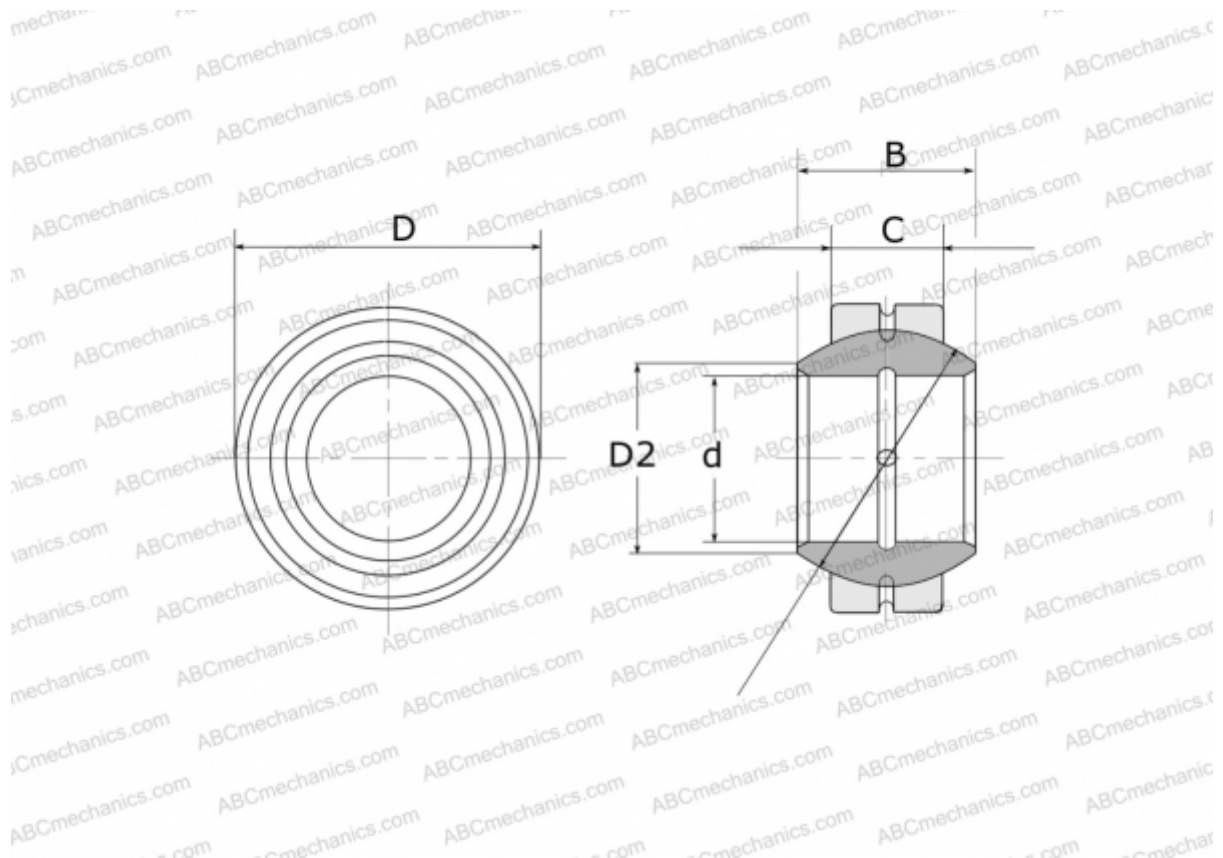

## GE 280 FO FLURO

Spherical plain bearings

TYPE: Plain bearings, Spherical plain bearings and rod ends, Radial spherical plain bearings, Requiring maintenance, Series GE...FO (FLURO)

### Technical specification

#### DIMENSIONS, MM

|    |         |
|----|---------|
| d  | 280,000 |
| D  | 430,000 |
| D2 | 310,600 |
| B  | 210,000 |
| f  | 375,000 |
| C  | 120,000 |

**WEIGHT, KG** 96,600

**MANUFACTURER** [FLURO](#)