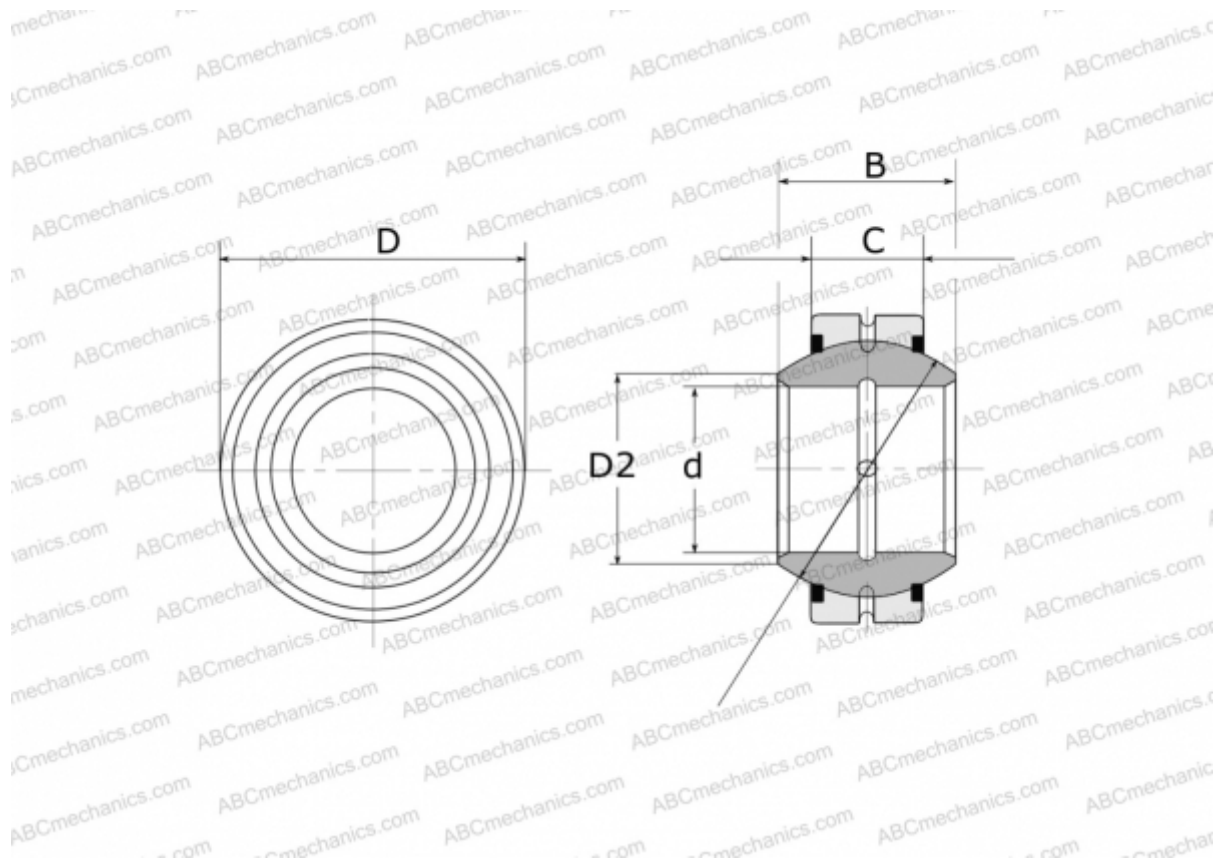

GE 15 FO-2RS FLURO

Spherical plain bearings

TYPE: Plain bearings, Spherical plain bearings and rod ends, Radial spherical plain bearings, Requiring maintenance, Series GE...FO-2RS (FLURO), contact seals on both side

Technical specification

DIMENSIONS, MM

d	15,000
D	30,000
D2	19,200
B	16,000
f	25,000
C	10,000

WEIGHT, KG 0,048

MANUFACTURER [FLURO](#)