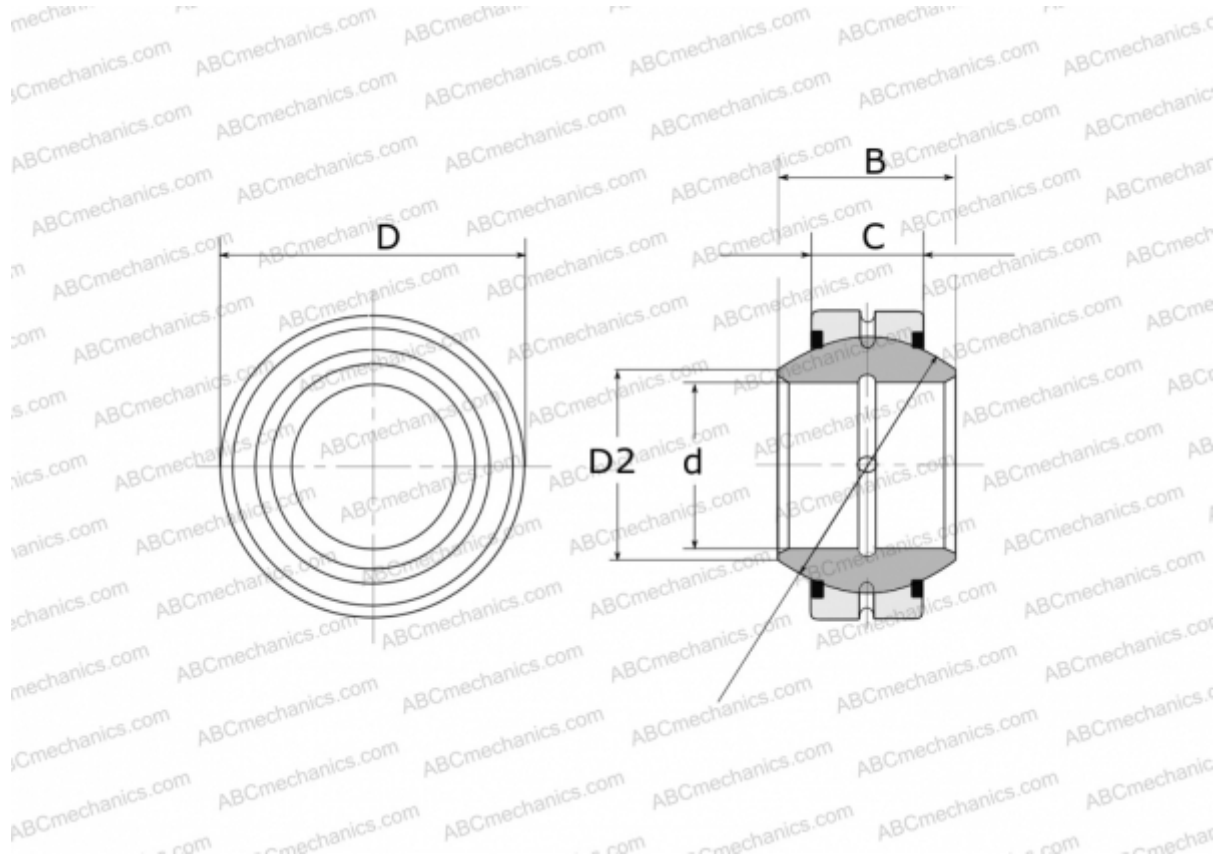

GE 17 FO-2RS FLURO

Spherical plain bearings

TYPE: Plain bearings, Spherical plain bearings and rod ends, Radial spherical plain bearings, Requiring maintenance, Series GE...FO-2RS (FLURO), contact seals on both side

Technical specification

DIMENSIONS, MM

d	17,000
D	35,000
D2	21,000
B	20,000
f	29,000
C	12,000

WEIGHT, KG 0,080

MANUFACTURER [FLURO](#)