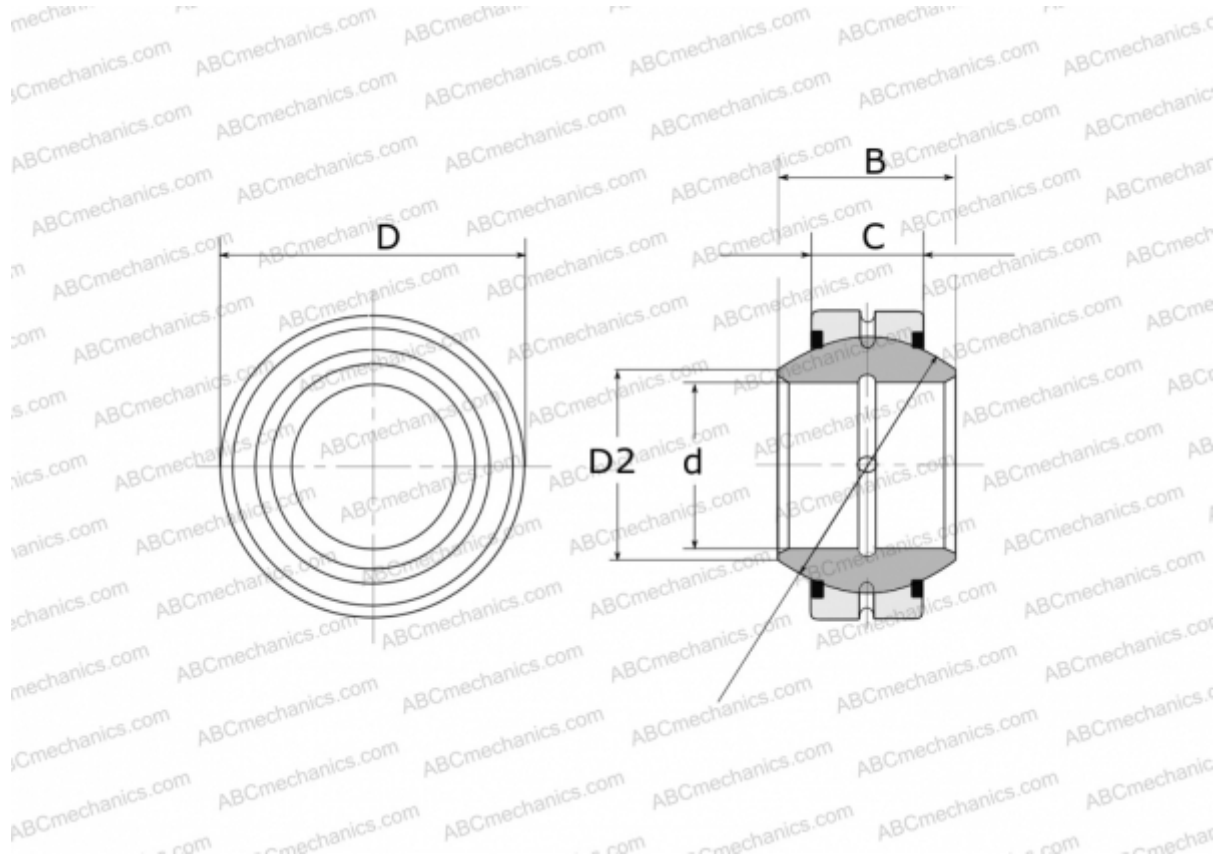

GE 25 FO-2RS FLURO

Spherical plain bearings

TYPE: Plain bearings, Spherical plain bearings and rod ends, Radial spherical plain bearings, Requiring maintenance, Series GE...FO-2RS (FLURO), contact seals on both side

Technical specification

DIMENSIONS, MM

d	25,000
D	47,000
D2	29,500
B	28,000
f	40,700
C	18,000

WEIGHT, KG 0,199

MANUFACTURER [FLURO](#)