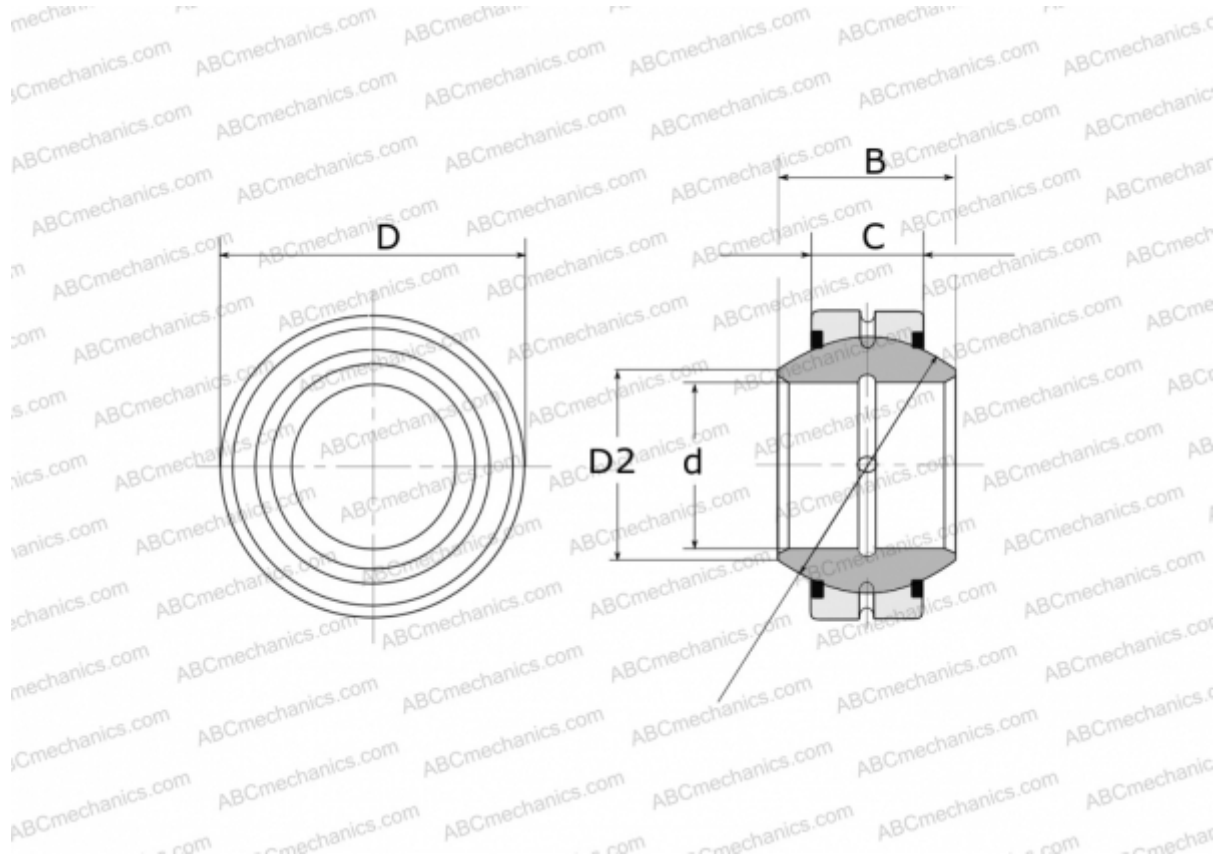

GE 35 FO-2RS FLURO

Spherical plain bearings

TYPE: Plain bearings, Spherical plain bearings and rod ends, Radial spherical plain bearings, Requiring maintenance, Series GE...FO-2RS (FLURO), contact seals on both side

Technical specification

DIMENSIONS, MM

d	35,000
D	62,000
D2	39,700
B	35,000
f	53,000
C	22,000

WEIGHT, KG 0,402

MANUFACTURER [FLURO](#)