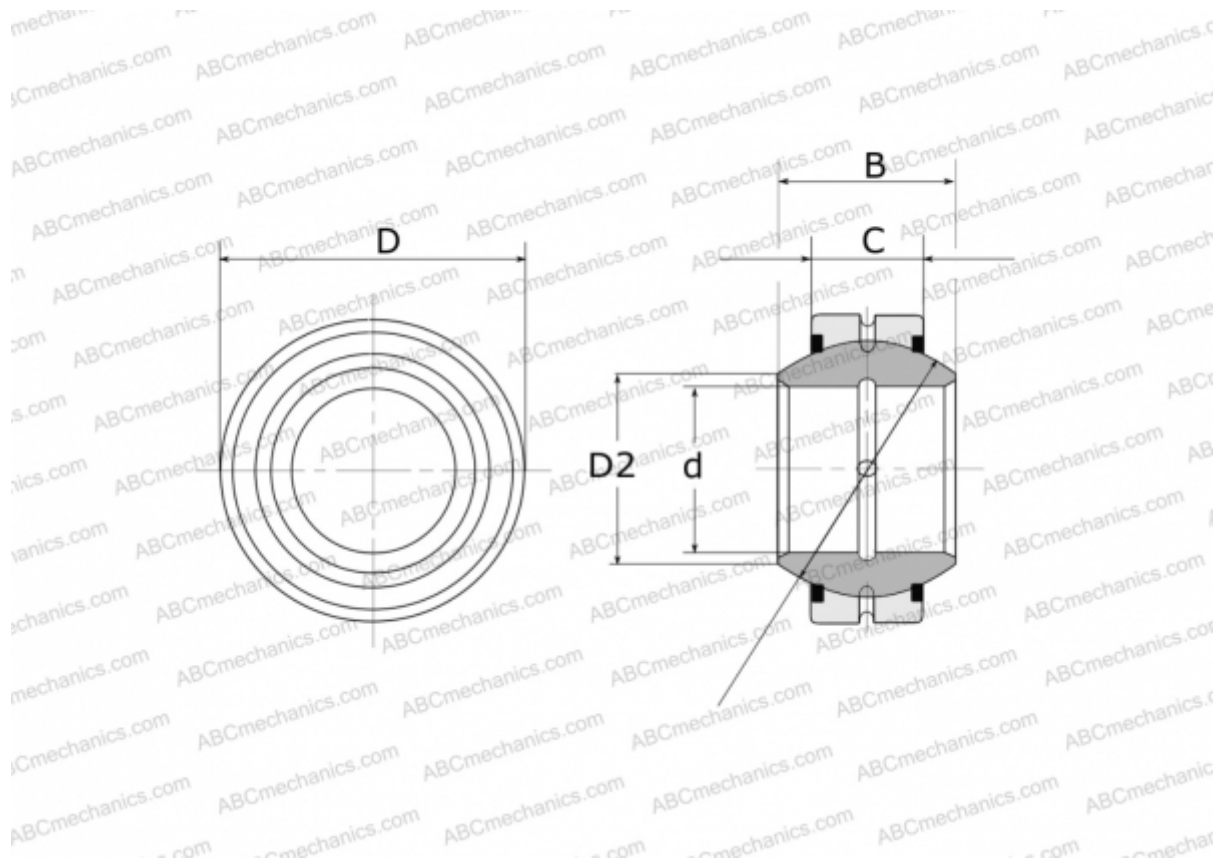

## GE 45 FO-2RS FLURO

Spherical plain bearings

TYPE: Plain bearings, Spherical plain bearings and rod ends, Radial spherical plain bearings, Requiring maintenance, Series GE...FO-2RS (FLURO), contact seals on both side

### Technical specification

#### DIMENSIONS, MM

d	45,000
D	75,000
D2	50,000
B	43,000
f	66,000
C	28,000

**WEIGHT, KG** 0,698

**MANUFACTURER** [FLURO](#)