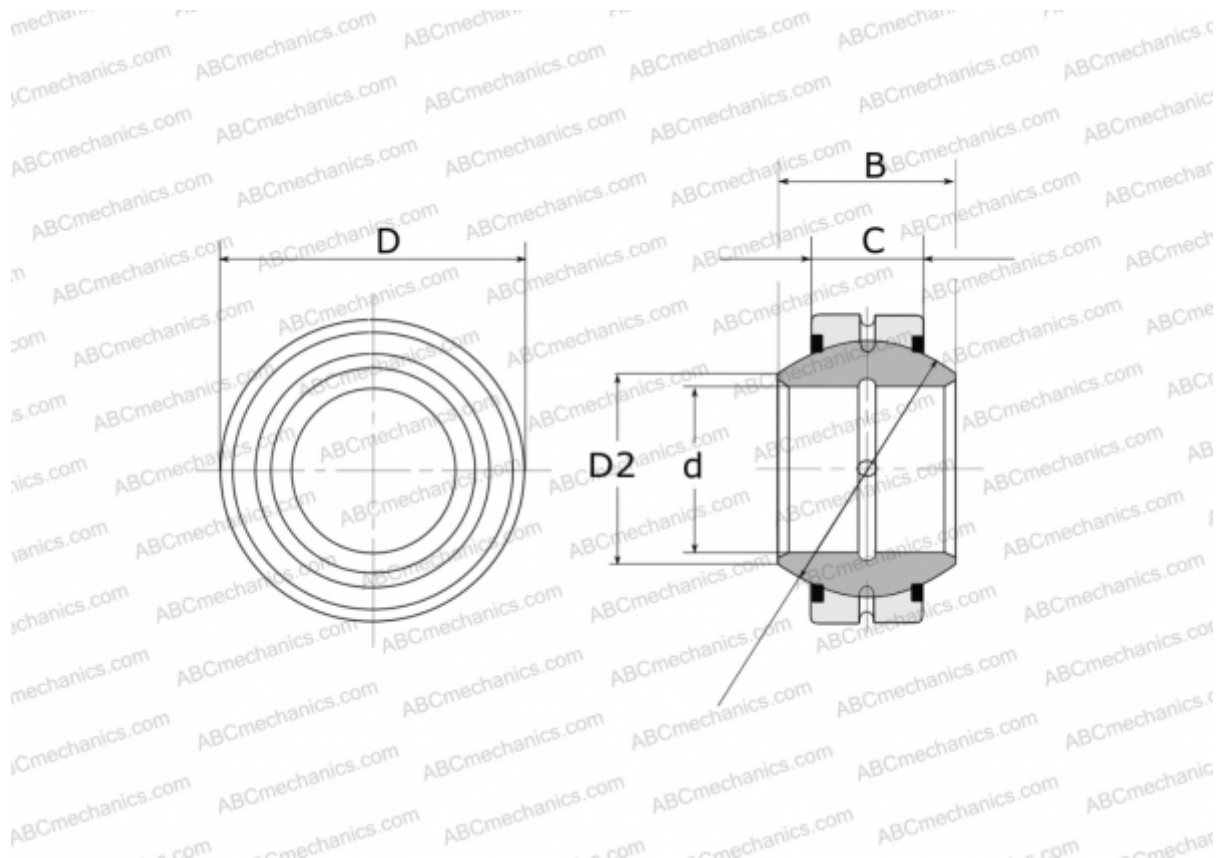

## GE 60 FO-2RS FLURO

Spherical plain bearings

TYPE: Plain bearings, Spherical plain bearings and rod ends, Radial spherical plain bearings, Requiring maintenance, Series GE...FO-2RS (FLURO), contact seals on both side

### Technical specification

#### DIMENSIONS, MM

d	60,000
D	105,000
D2	67,000
B	63,000
f	92,000
C	40,000

**WEIGHT, KG** 2,090

**MANUFACTURER** [FLURO](#)