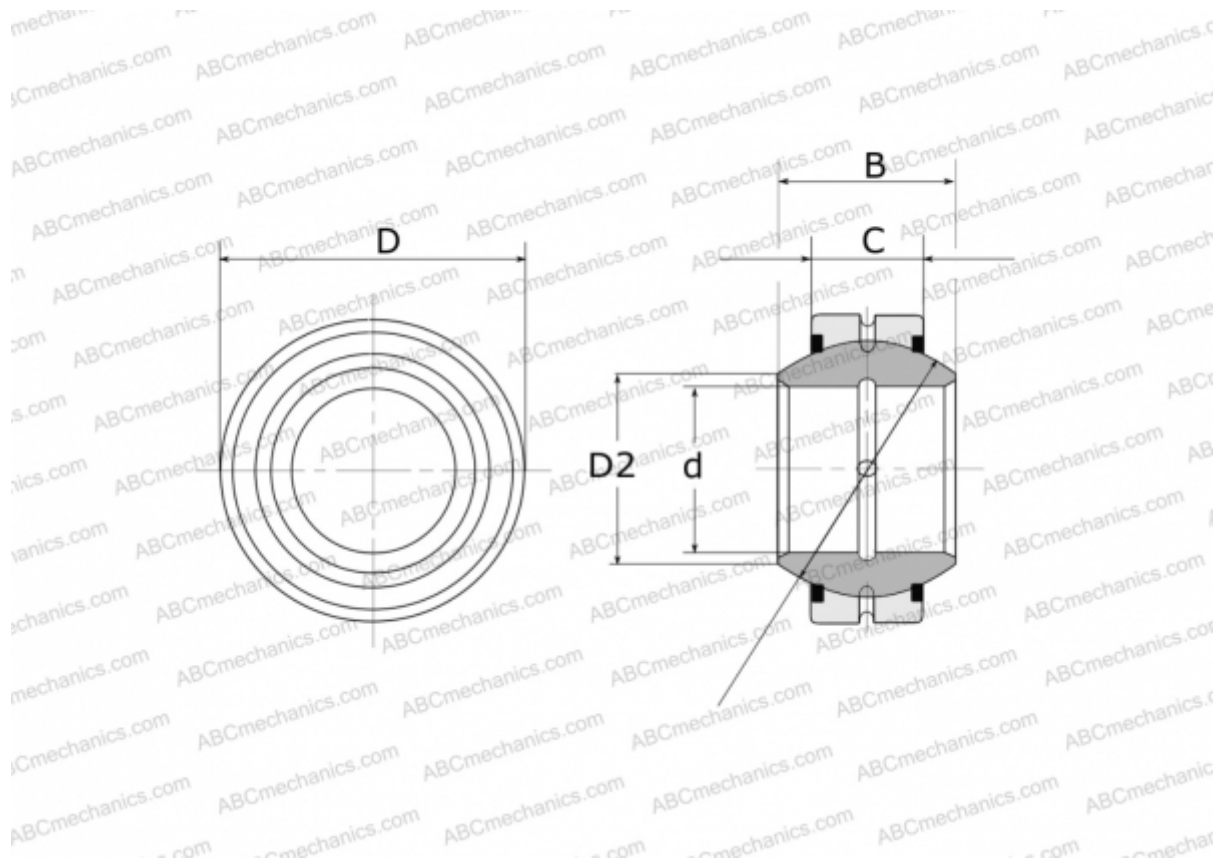

## GE 120 FO-2RS FLURO

Spherical plain bearings

TYPE: Plain bearings, Spherical plain bearings and rod ends, Radial spherical plain bearings, Requiring maintenance, Series GE...FO-2RS (FLURO), contact seals on both side

### Technical specification

#### DIMENSIONS, MM

d	120,000
D	210,000
D2	138,400
B	115,000
f	180,000
C	70,000

**WEIGHT, KG** 15,100

**MANUFACTURER** [FLURO](#)