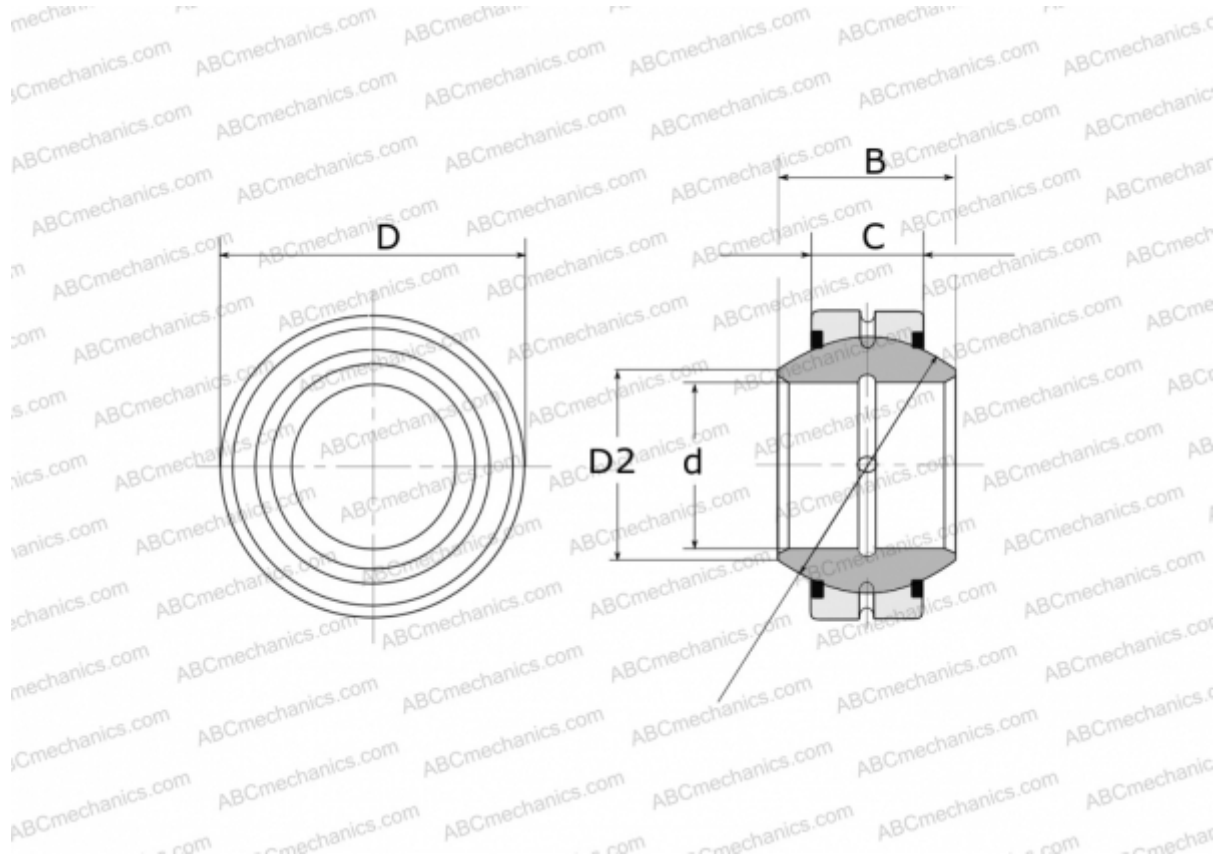

## GE 140 FO-2RS FLURO

Spherical plain bearings

TYPE: Plain bearings, Spherical plain bearings and rod ends, Radial spherical plain bearings, Requiring maintenance, Series GE...FO-2RS (FLURO), contact seals on both side

### Technical specification

#### DIMENSIONS, MM

d	140,000
D	230,000
D2	151,900
B	130,000
f	200,000
C	80,000

**WEIGHT, KG** 18,900

**MANUFACTURER** [FLURO](#)