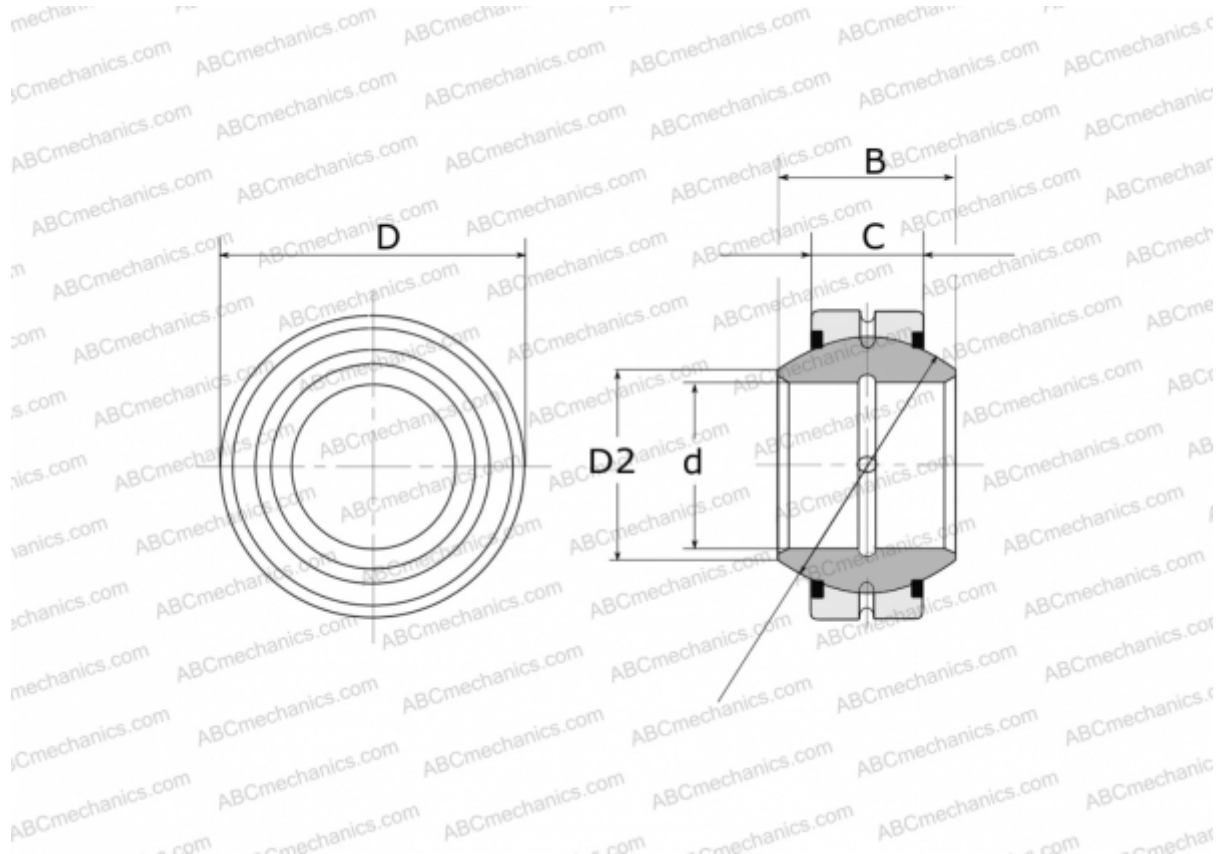

## GE 280 FO-2RS FLURO

Spherical plain bearings

TYPE: Plain bearings, Spherical plain bearings and rod ends, Radial spherical plain bearings, Requiring maintenance, Series GE...FO-2RS (FLURO), contact seals on both side

### Technical specification

#### DIMENSIONS, MM

d	280,000
D	430,000
D2	310,600
B	210,000
f	375,000
C	120,000

**WEIGHT, KG** 96,600

**MANUFACTURER** [FLURO](#)