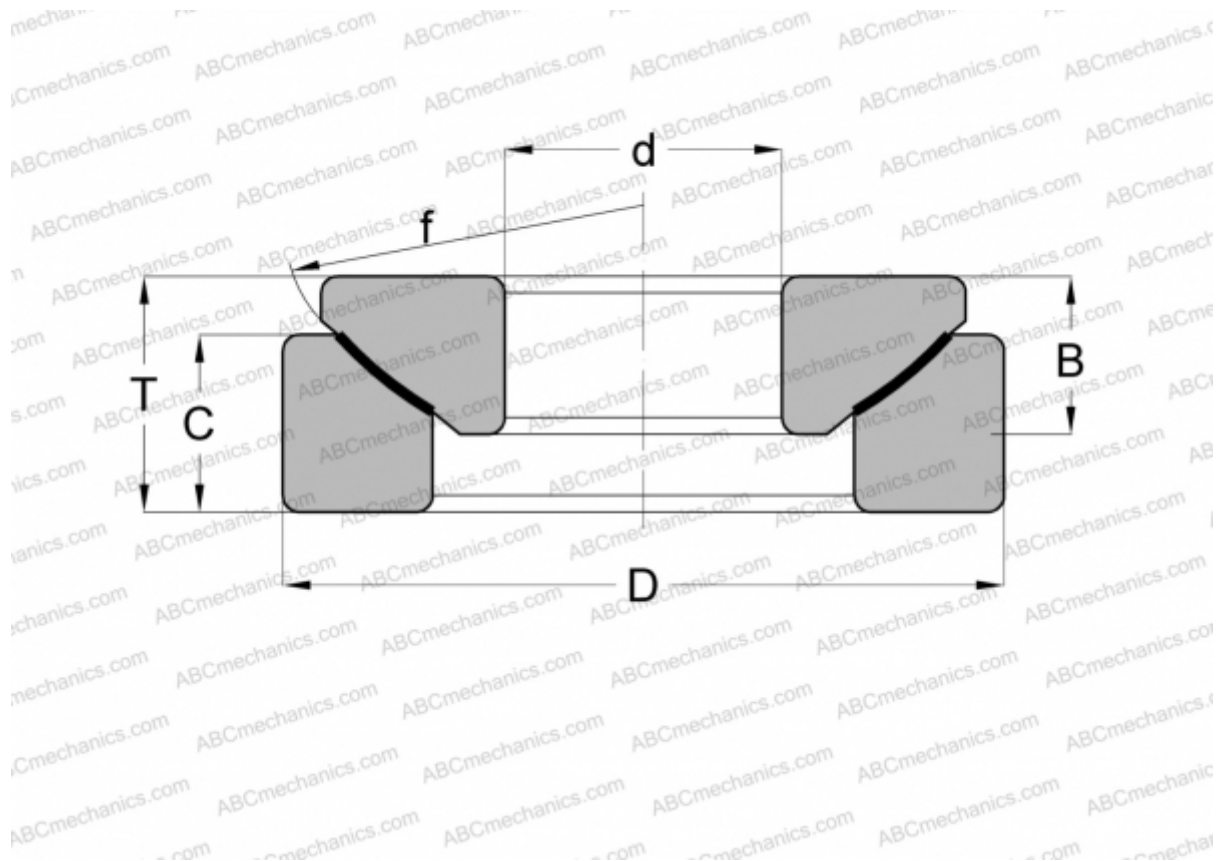

GE 10 AW ELGES

Spherical plain bearings

TYPE: Plain bearings, Spherical plain bearings and rod ends, Thrust spherical plain bearings, Maintenance free, Series GE..-AW (INA)

Technical specification

DIMENSIONS, MM

d	10,000
D	30,000
B	7,900
f	32,000
T	9,500
C	6,000

WEIGHT, KG 0,038

MANUFACTURER [ELGES](#)

INTERCHANGE

SKF [GX 10 F](#)