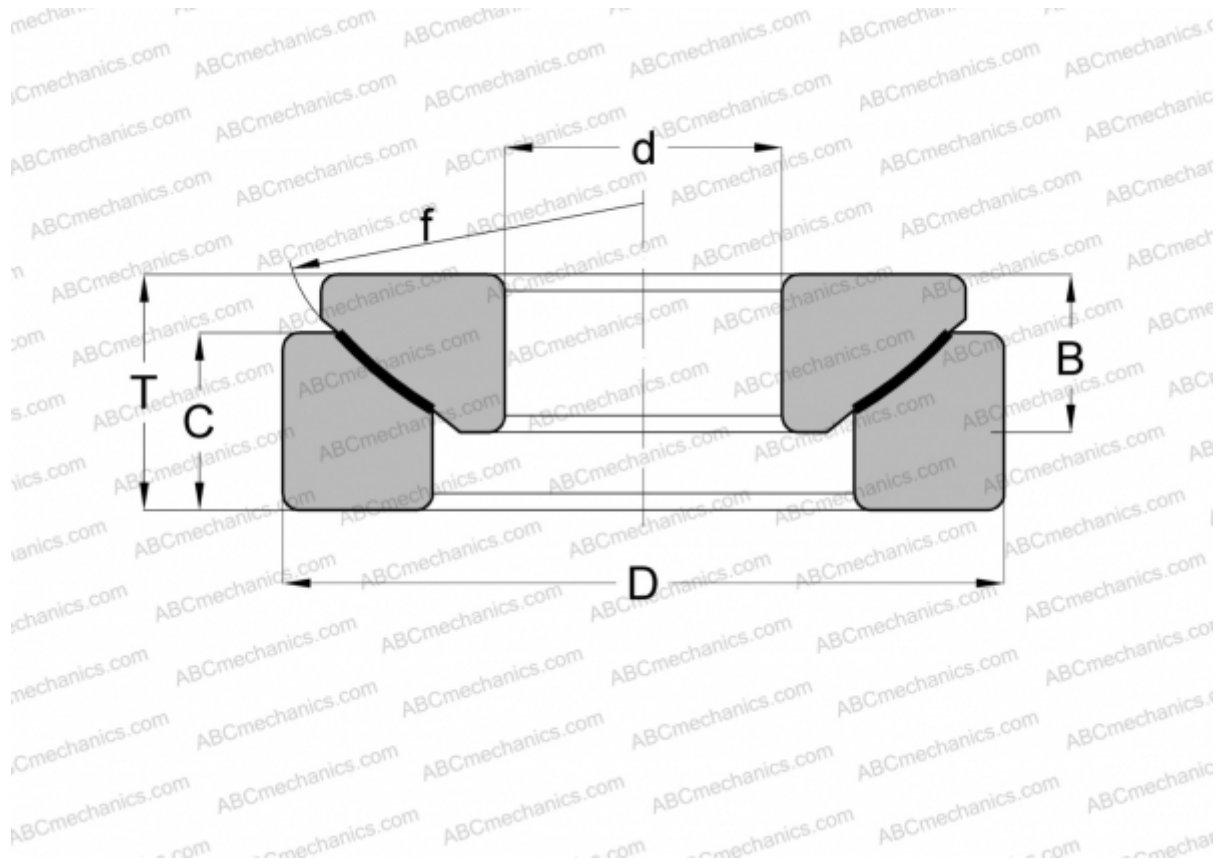

GX 10 F SKF

Spherical plain bearings

TYPE: Plain bearings, Spherical plain bearings and rod ends, Thrust spherical plain bearings, Maintenance free, Series GE...AW (INA)

Technical specification

DIMENSIONS, MM

d	10,000
D	30,000
B	7,900
f	32,000
T	9,500
C	6,000

WEIGHT, KG 0,038

MANUFACTURER [SKF](#)

INTERCHANGE

ELGES [GE 10 AW](#)