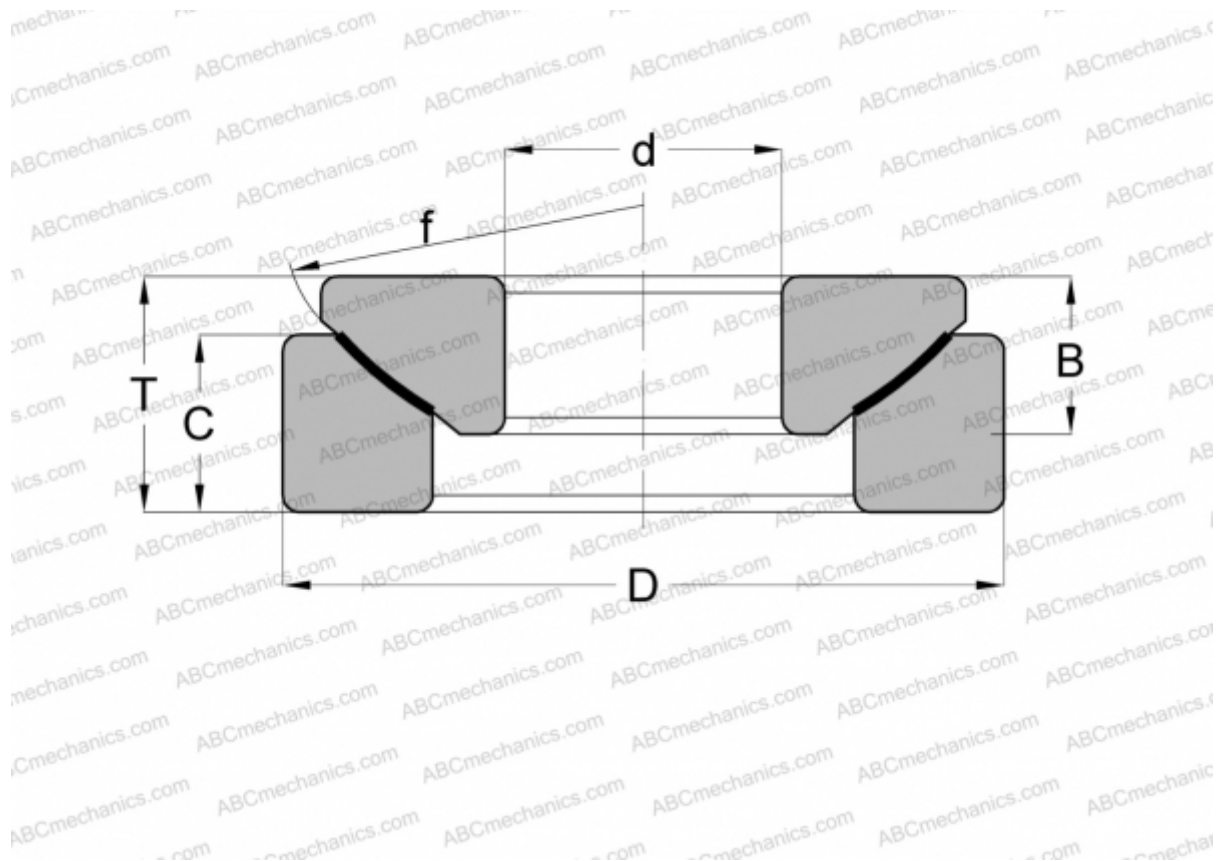

GE 12 AW ELGES

Spherical plain bearings

TYPE: Plain bearings, Spherical plain bearings and rod ends, Thrust spherical plain bearings, Maintenance free, Series GE..-AW (INA)

Technical specification

DIMENSIONS, MM

d	12,000
D	35,000
B	9,300
f	37,000
T	13,000
C	9,000

WEIGHT, KG 0,070

MANUFACTURER [ELGES](#)

INTERCHANGE

SKF [GX 12 F](#)