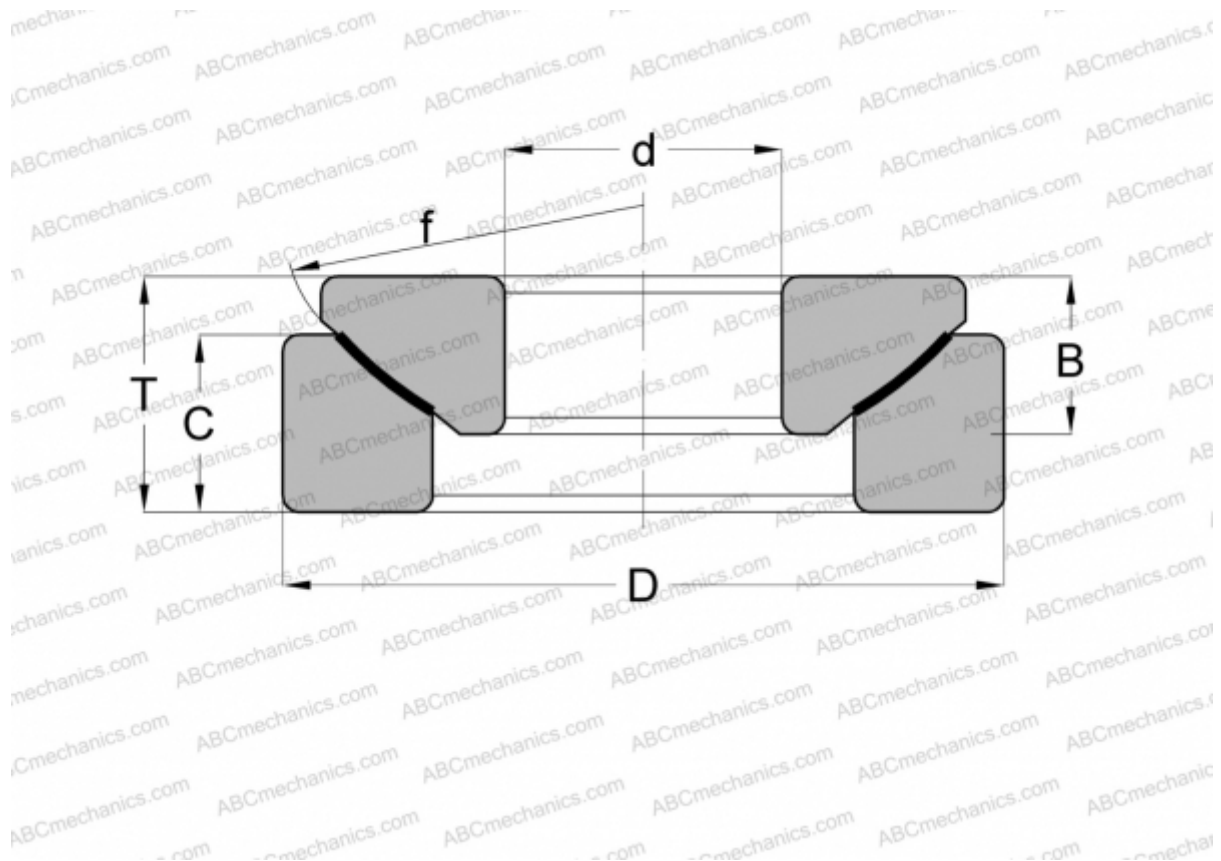

GX 12 F SKF

Spherical plain bearings

TYPE: Plain bearings, Spherical plain bearings and rod ends, Thrust spherical plain bearings, Maintenance free, Series GE...AW (INA)

Technical specification

DIMENSIONS, MM

d	12,000
D	35,000
B	9,300
f	37,000
T	13,000
C	9,000

WEIGHT, KG 0,070

MANUFACTURER [SKF](#)

INTERCHANGE

ELGES [GE 12 AW](#)