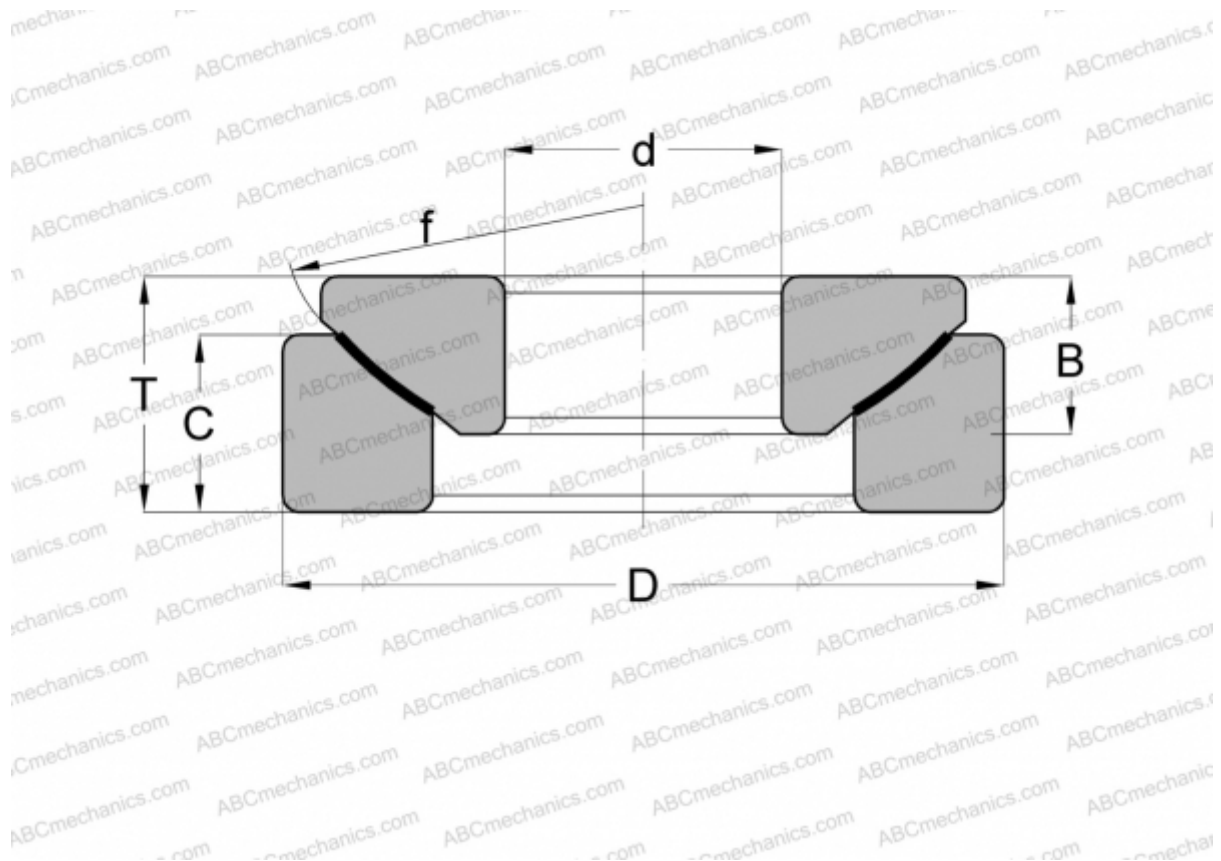

GE 15 AW ELGES

Spherical plain bearings

TYPE: Plain bearings, Spherical plain bearings and rod ends, Thrust spherical plain bearings, Maintenance free, Series GE..-AW (INA)

Technical specification

DIMENSIONS, MM

| | |
|---|--------|
| d | 15,000 |
| D | 42,000 |
| B | 10,700 |
| f | 45,000 |
| T | 15,000 |
| C | 11,000 |

WEIGHT, KG 0,120

MANUFACTURER [ELGES](#)

INTERCHANGE

SKF [GX 15 F](#)