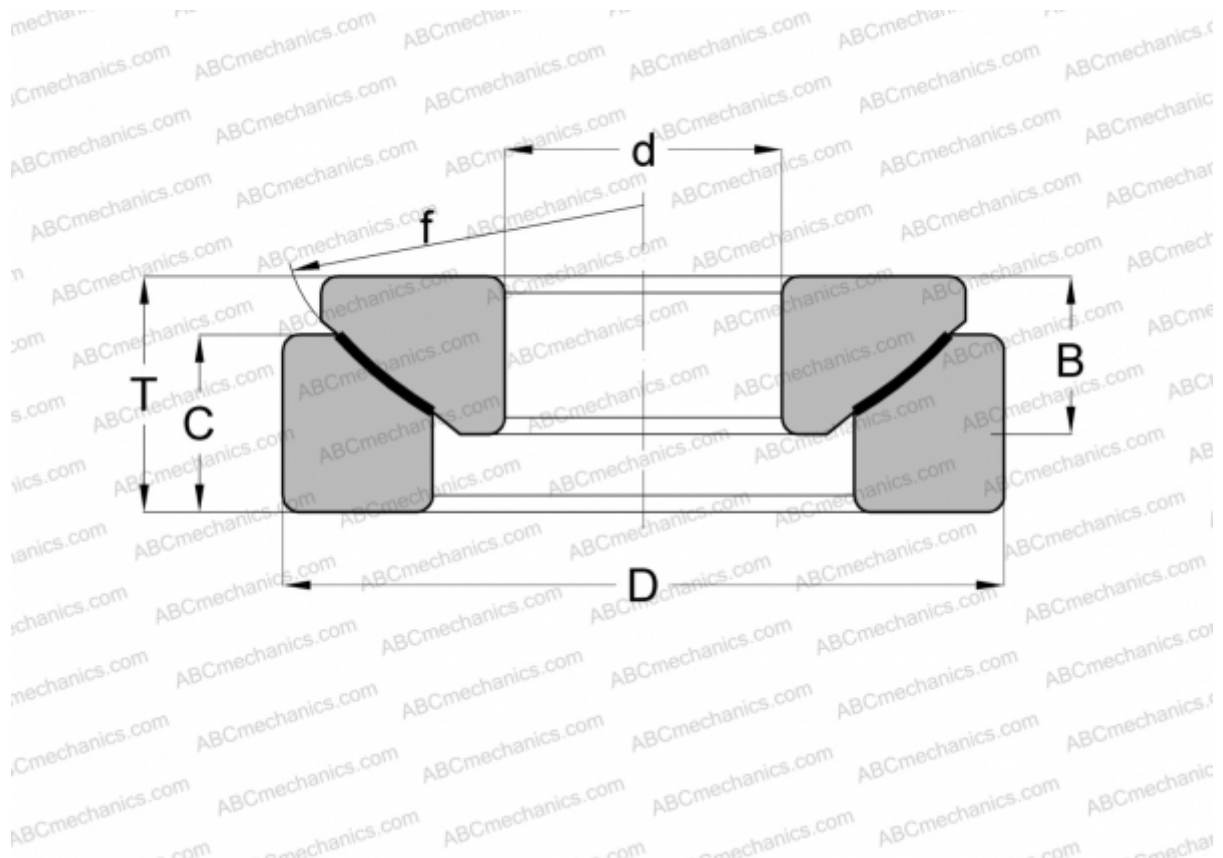

## GX 15 F SKF

Spherical plain bearings

TYPE: Plain bearings, Spherical plain bearings and rod ends, Thrust spherical plain bearings, Maintenance free, Series GE...AW (INA)

### Technical specification

#### DIMENSIONS, MM

d	15,000
D	42,000
B	10,700
f	45,000
T	15,000
C	11,000

**WEIGHT, KG** 0,120

**MANUFACTURER** [SKF](#)