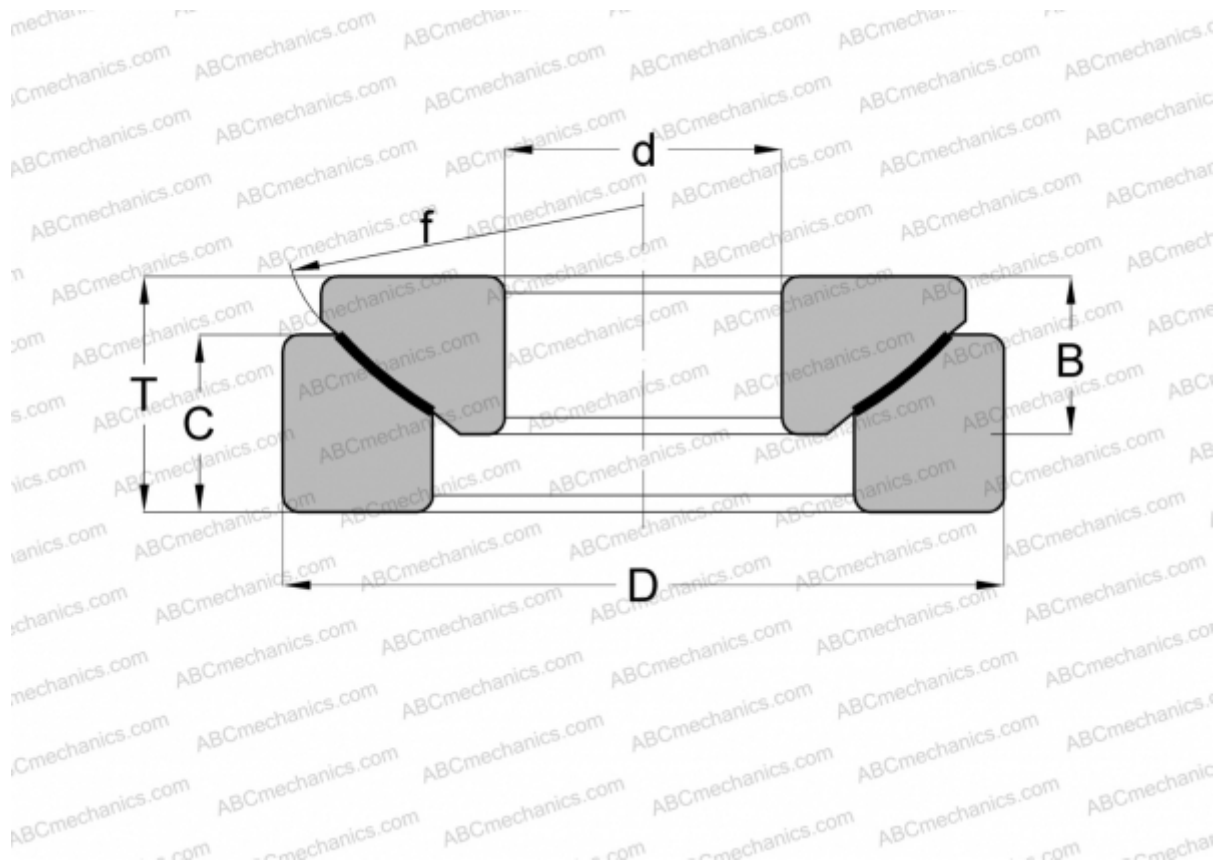

GE 17 AW ELGES

Spherical plain bearings

TYPE: Plain bearings, Spherical plain bearings and rod ends, Thrust spherical plain bearings, Maintenance free, Series GE..-AW (INA)

Technical specification

DIMENSIONS, MM

d	17,000
D	47,000
B	11,500
f	50,000
T	16,000
C	11,500

WEIGHT, KG 0,160

MANUFACTURER [ELGES](#)

INTERCHANGE

SKF [GX 17 F](#)