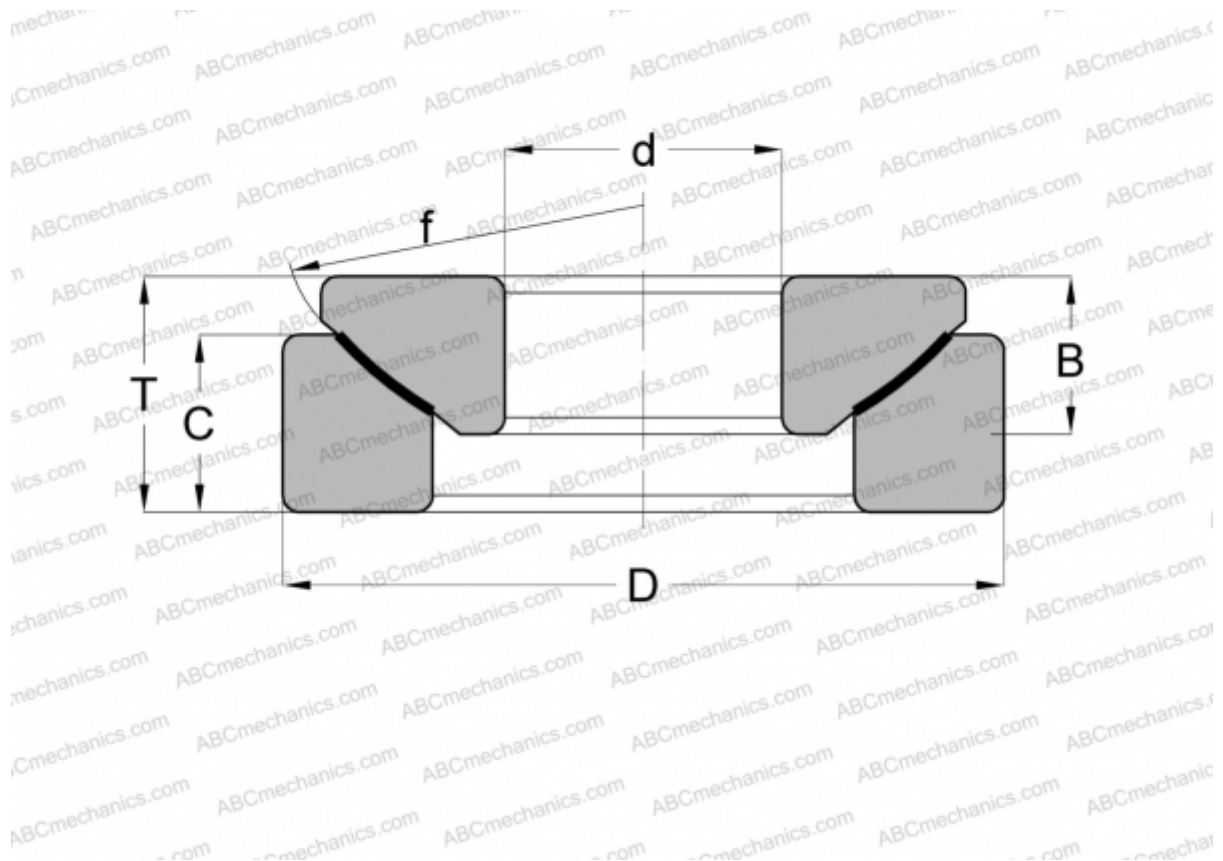

GX 17 F SKF

Spherical plain bearings

TYPE: Plain bearings, Spherical plain bearings and rod ends, Thrust spherical plain bearings, Maintenance free, Series GE...AW (INA)

Technical specification

DIMENSIONS, MM

d	17,000
D	47,000
B	11,500
f	50,000
T	16,000
C	11,500

WEIGHT, KG 0,160

MANUFACTURER [SKF](#)

INTERCHANGE

ELGES [GE 17 AW](#)