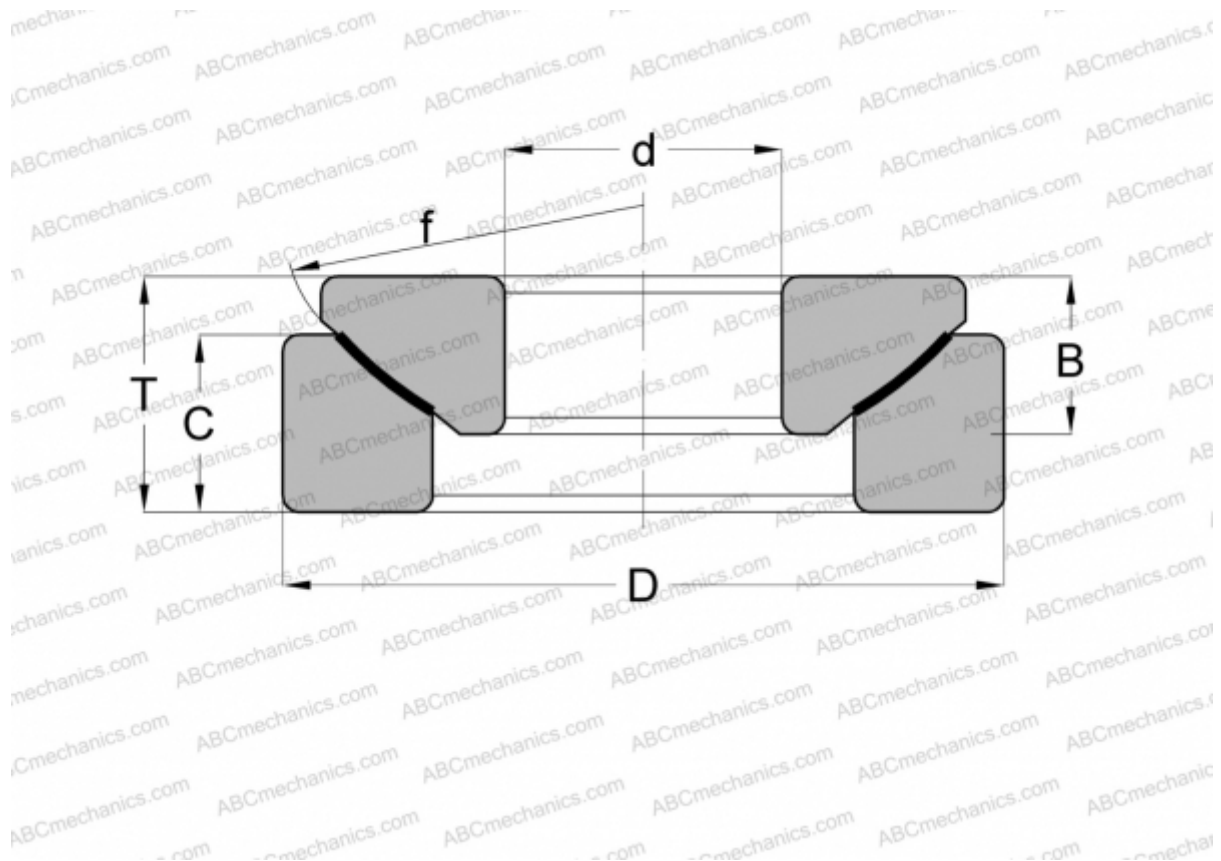

GE 20 AW ELGES

Spherical plain bearings

TYPE: Plain bearings, Spherical plain bearings and rod ends, Thrust spherical plain bearings, Maintenance free, Series GE..-AW (INA)

Technical specification

DIMENSIONS, MM

| | |
|---|--------|
| d | 20,000 |
| D | 55,000 |
| B | 14,300 |
| f | 60,000 |
| T | 20,000 |
| C | 13,000 |

WEIGHT, KG 0,260

MANUFACTURER [ELGES](#)

INTERCHANGE

SKF [GX 20 F](#)