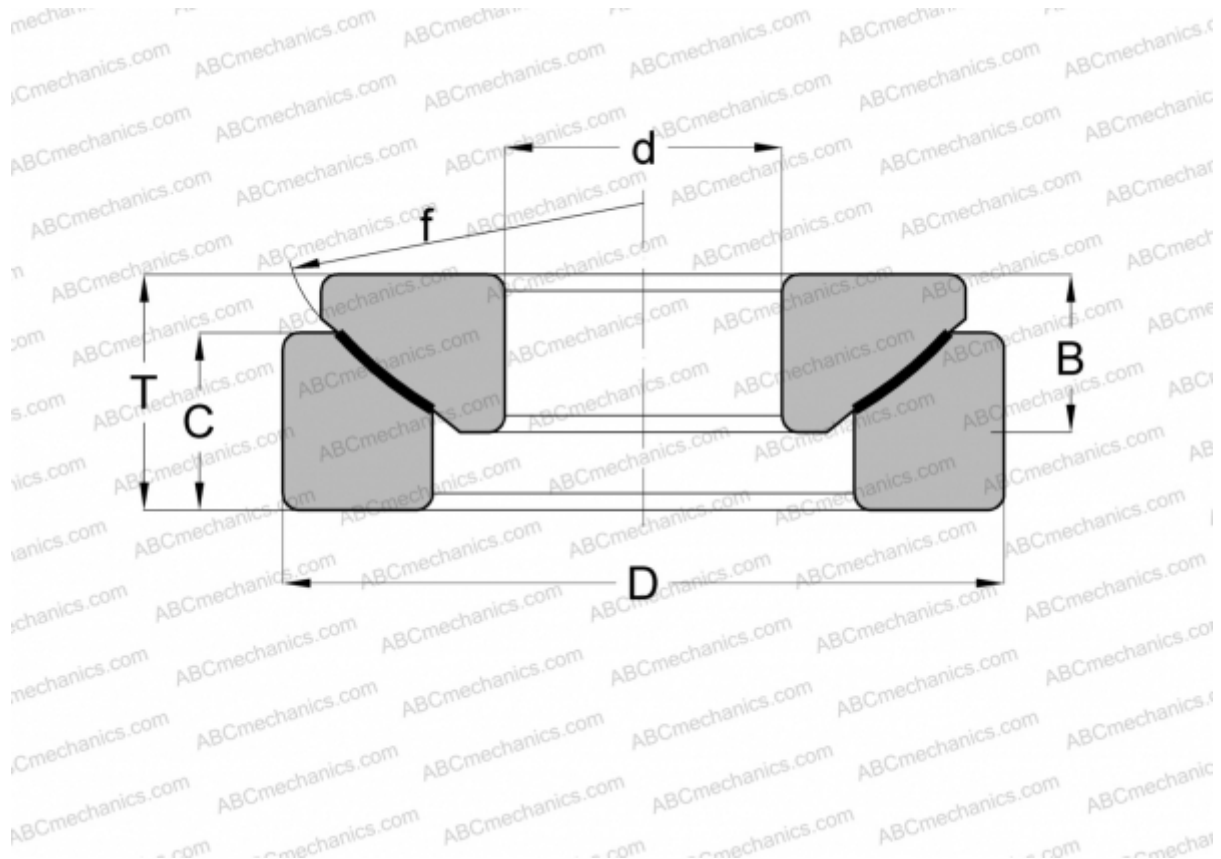

GX 20 F SKF

Spherical plain bearings

TYPE: Plain bearings, Spherical plain bearings and rod ends, Thrust spherical plain bearings, Maintenance free, Series GE...AW (INA)

Technical specification

DIMENSIONS, MM

d	20,000
D	55,000
B	14,300
f	60,000
T	20,000
C	13,000

WEIGHT, KG 0,260

MANUFACTURER [SKF](#)

INTERCHANGE

ELGES [GE 20 AW](#)