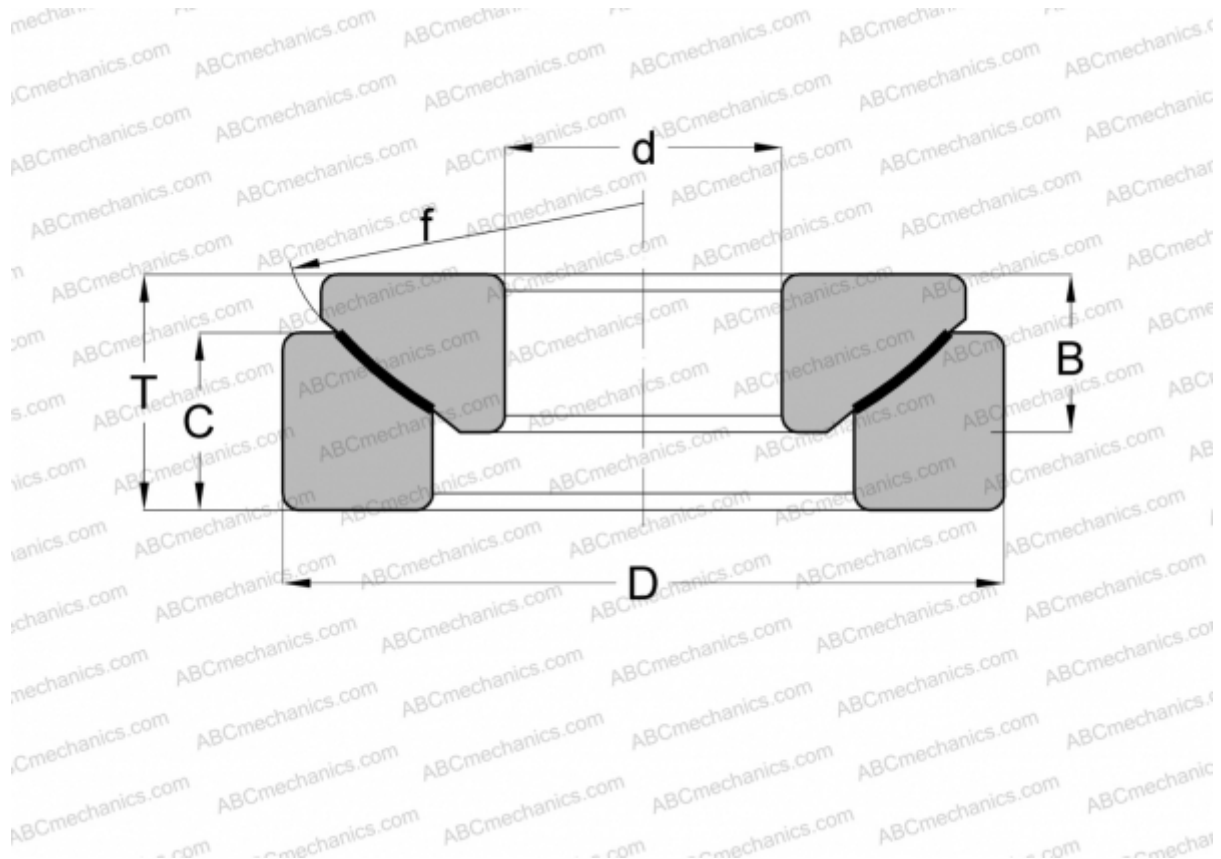

GE 25 AW ELGES

Spherical plain bearings

TYPE: Plain bearings, Spherical plain bearings and rod ends, Thrust spherical plain bearings, Maintenance free, Series GE..-AW (INA)

Technical specification

DIMENSIONS, MM

d	25,000
D	62,000
B	16,000
f	66,000
T	22,500
C	17,000

WEIGHT, KG 0,390

MANUFACTURER [ELGES](#)

INTERCHANGE

SKF [GX 25 F](#)