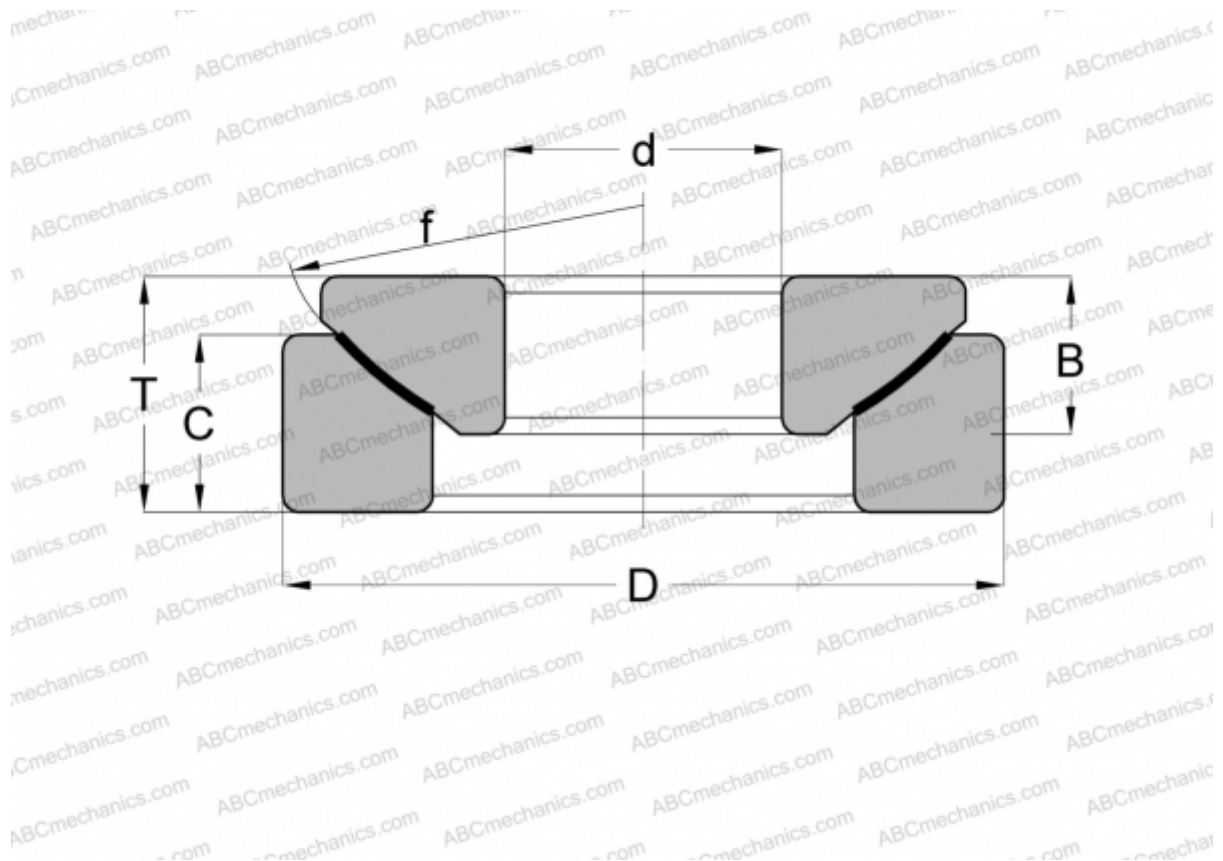

## GX 25 F SKF

Spherical plain bearings

TYPE: Plain bearings, Spherical plain bearings and rod ends, Thrust spherical plain bearings, Maintenance free, Series GE...AW (INA)

### Technical specification

#### DIMENSIONS, MM

d	25,000
D	62,000
B	16,000
f	66,000
T	22,500
C	17,000

**WEIGHT, KG** 0,390

**MANUFACTURER** [SKF](#)