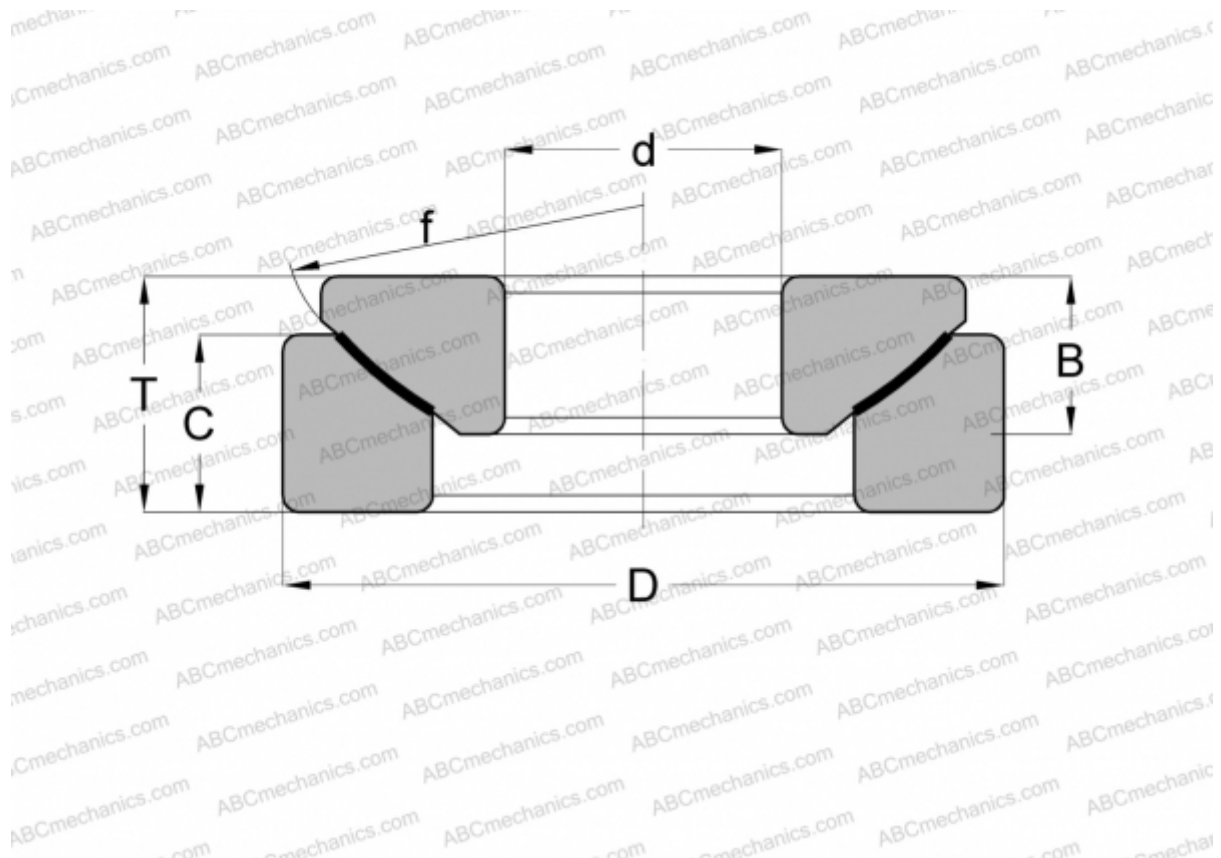

GE 30 AW ELGES

Spherical plain bearings

TYPE: Plain bearings, Spherical plain bearings and rod ends, Thrust spherical plain bearings, Maintenance free, Series GE..-AW (INA)

Technical specification

DIMENSIONS, MM

d	30,000
D	75,000
B	18,000
f	80,000
T	26,000
C	19,500

WEIGHT, KG 0,650

MANUFACTURER [ELGES](#)

INTERCHANGE

SKF [GX 30 F](#)