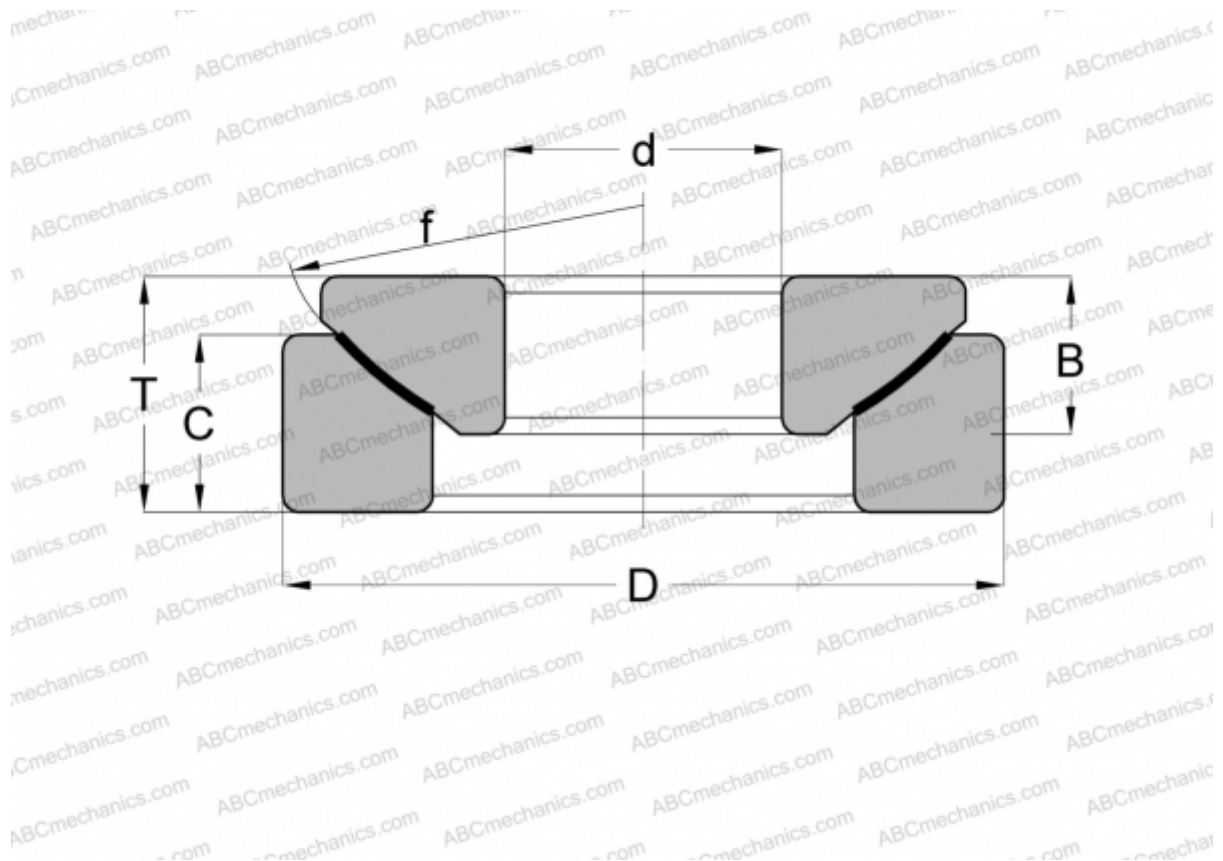

GX 30 F SKF

Spherical plain bearings

TYPE: Plain bearings, Spherical plain bearings and rod ends, Thrust spherical plain bearings, Maintenance free, Series GE...AW (INA)

Technical specification

DIMENSIONS, MM

d	30,000
D	75,000
B	18,000
f	80,000
T	26,000
C	19,500

WEIGHT, KG 0,650

MANUFACTURER [SKF](#)

INTERCHANGE

ELGES [GE 30 AW](#)