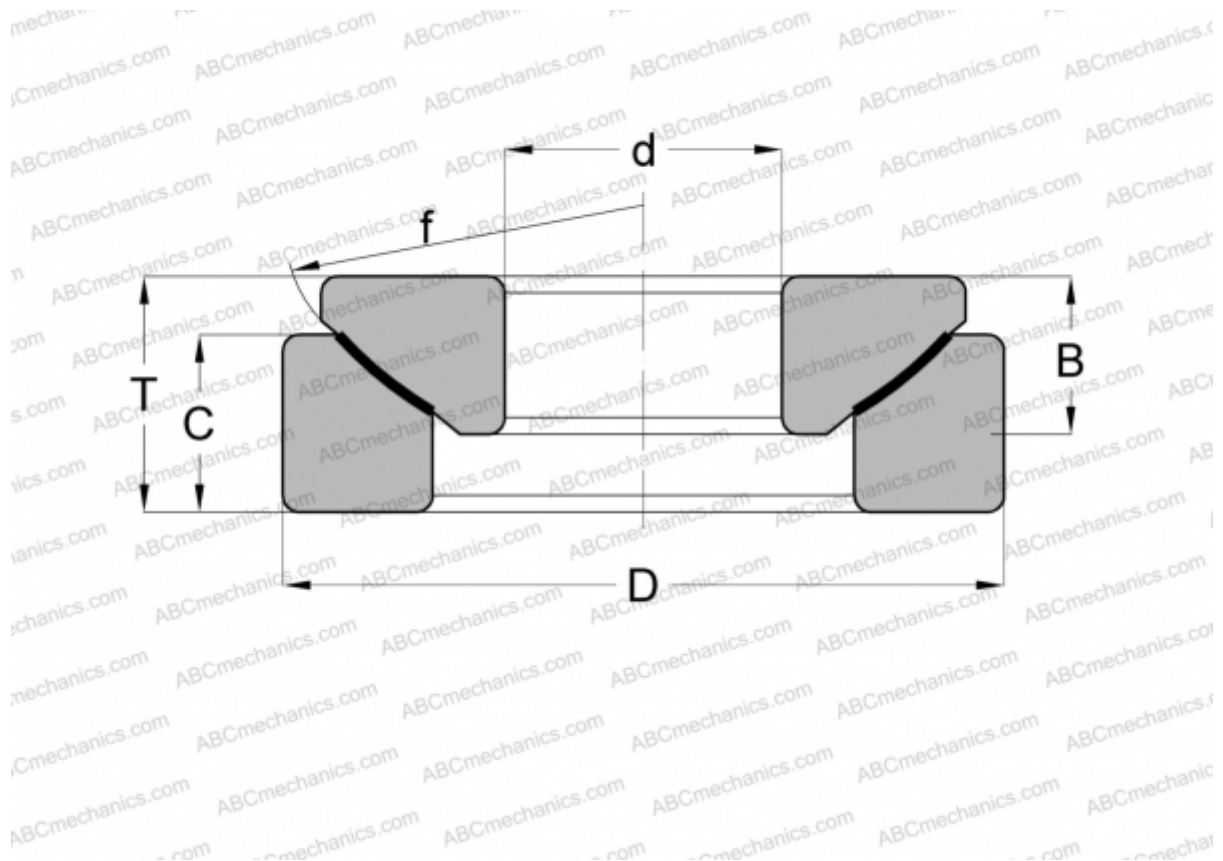

GE 35 AW ELGES

Spherical plain bearings

TYPE: Plain bearings, Spherical plain bearings and rod ends, Thrust spherical plain bearings, Maintenance free, Series GE..-AW (INA)

Technical specification

DIMENSIONS, MM

d	35,000
D	90,000
B	22,000
f	98,000
T	28,000
C	20,000

WEIGHT, KG 1,000

MANUFACTURER [ELGES](#)

INTERCHANGE

SKF [GX 35 F](#)