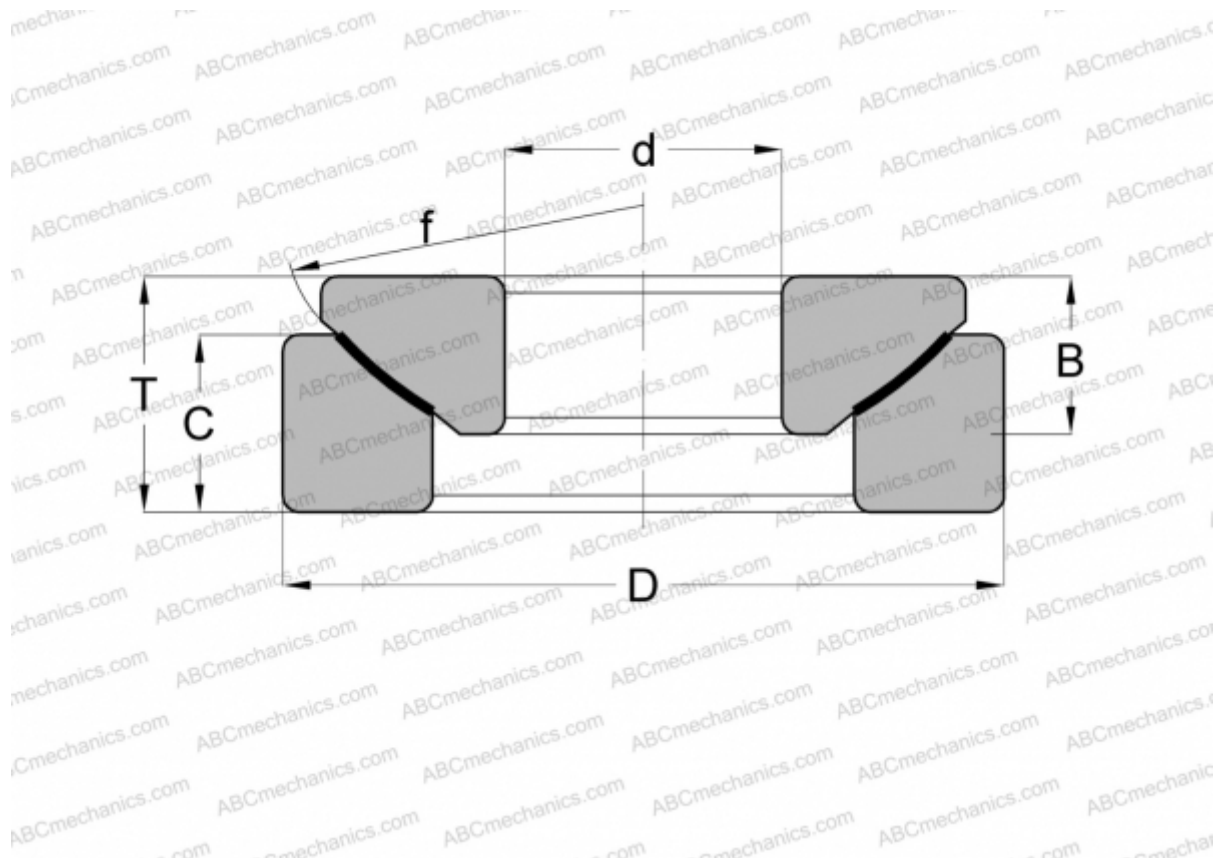

GX 35 F SKF

Spherical plain bearings

TYPE: Plain bearings, Spherical plain bearings and rod ends, Thrust spherical plain bearings, Maintenance free, Series GE...AW (INA)

Technical specification

DIMENSIONS, MM

d	35,000
D	90,000
B	22,000
f	98,000
T	28,000
C	20,000

WEIGHT, KG 1,000

MANUFACTURER [SKF](#)

INTERCHANGE

ELGES [GE 35 AW](#)